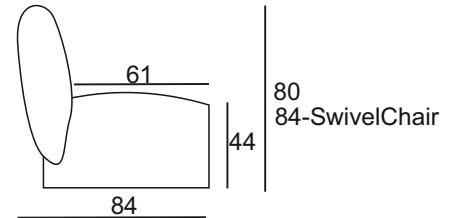

Barczewo, Polen

Möbel Letz GmbH
Am Gewerbepark 11
06895 Zahna-Elster

Tel.: 035383 - 6018 50

Fax.: 035383 - 6018 17

Boli

Boli chair

Boli

PRODUCT INFORMATION:

MEASUREMENTS:

	Chair
WIDTH	92
HEIGHT	80
DEPTH	84

Dimensions may be differences +/- 5%, depending on the choice and configuration upholstery. Tolerance for dimensions of final product rises, due to the characteristic of model and fabric that has been chosen by client.