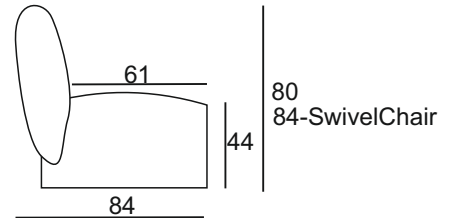

Barczewo, Polen

Möbel Letz GmbH
Am Gewerbepark 11
06895 Zahna-Elster

Tel.: 035383 - 6018 50

Fax.: 035383 - 6018 17

Boli

Boli chair

Boli

PRODUCT INFORMATION:

MEASUREMENTS:

	Chair
WIDTH	92
HEIGHT	80
DEPTH	84

Dimensions may be different +/- 5%, depending on the choice and configuration upholstery. Tolerance for dimensions of final product rises, due to the characteristic of model and fabric that has been chosen by client.