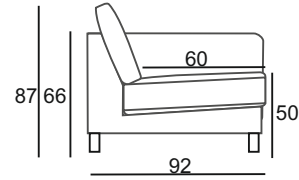

	3 Sofa	1 Chair
WIDTH	220	88
HEIGH	87	87
DEPTH	92	92

*** Dimensions may be differences +/- 3%, depending on the choice and configuration upholstery ***

** other sizes available below on elements drawigs **

STANDARD:

Metal leegs

SEAT:filled in with foam HR-3032 and layer of crumb foam mixed with polyester siliconed fibre

BACK: crumb foam mixed with polyester siliconed fibre

ELEMENTS: