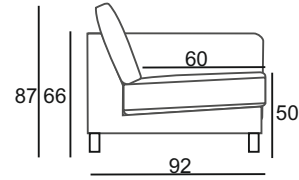

MEASUREMENTS:*

	3 Sofa	1 Chair
WIDTH	220	88
HEIGH	87	87
DEPTH	92	92

*** Dimensions may be differences +/- 3%, depending on the choice and configuration upholstery ***

** other sizes available below on elements drawigs **

STANDARD:

Metal leegs

SEAT:filled in with foam HR-3032 and layer of crumb foam mixed with polyester siliconed fibre

BACK: crumb foam mixed with polyester siliconed fibre

ELEMENTS: