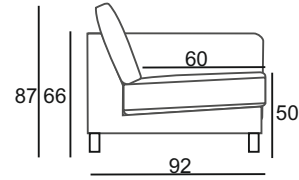

### MEASUREMENTS:\*

	3 Sofa	1 Chair
WIDTH	220	88
HEIGH	87	87
DEPTH	92	92

\*\*\* Dimensions may be differences +/- 3%, depending on the choice and configuration upholstery \*\*\*

\*\* other sizes available below on elements drawigs \*\*