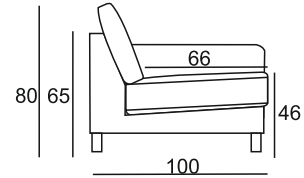

### MEASUREMENTS:

	3 Sofa
WIDTH	220
HEIGHT	80
DEPTH	100

Dimensions may be differences +/- 3%, depending on the choice and configuration upholstery