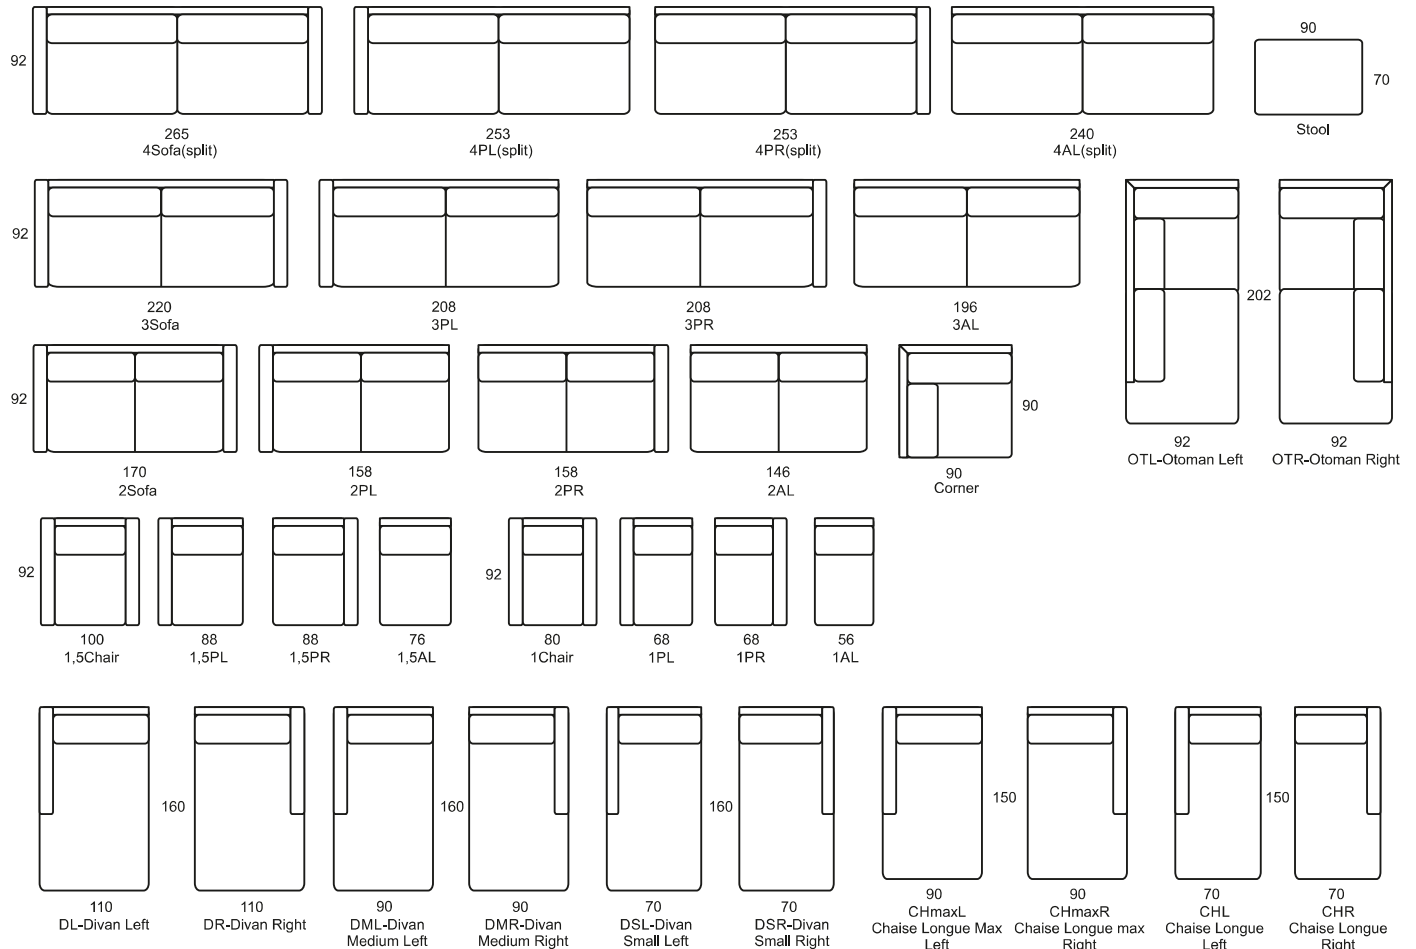

MEASUREMENTS:*

	4 Sofa	3 Sofa
WIDTH	265	220
HEIGH	83	83
DEPTH	92	92

*** Dimensions may be differences +/- 3%, depending on the choice and configuration upholstery

STANDARD:

Fixed upholstery

Metal leegs

SEAT: filled in with T-30 foam and layer of crumb foam mixed with polyester siliconed fibre

BACK: crumb foam mixed with polyester siliconed fibre

ELEMENTS:

THOSE ELEMENTS ARE NOT SIUTABLE FOR CORNER GRUPS COMBINATIONS.THEY ARE SINGLE STANDING ELEMENTS.