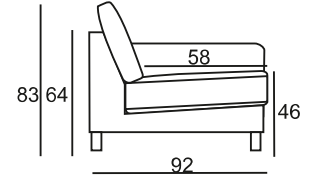

Barczewo, Polen

Möbel Letz GmbH
Am Gewerbepark 11
06895 Zahna-Elster

Tel.: 035383 - 6018 50

Fax.: 035383 - 6018 17

Bali

Bali 3PL-OTR

Bali

PRODUCT INFORMATION

MEASUREMENTS:*

	4 Sofa	3 Sofa
WIDTH	265	220
HEIGH	83	83
DEPTH	92	92

*** Dimensions may be differences +/- 3%, depending on the choice and configuration upholstery

STANDARD:

Fixed upholstery

Metal leegs

SEAT: filled in with T-30 foam and layer of crumb foam mixed with polyester siliconed fibre