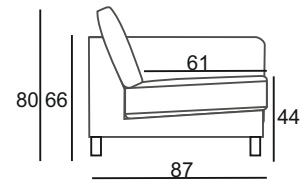

Packo

PRODUCT INFORMATION

MEASUREMENTS:*

	4 Sofa	3 Sofa	2,5 Sofa	2 Sofa	1,5 Chair
WIDTH	256	209	179	149	96
HEIGH	80	80	80	80	80
DEPTH	87	87	87	87	87

*** Dimensions may be differences +/- 3%, depending on the choice and configuration upholstery ***

** other sizes available below on elements drawings **