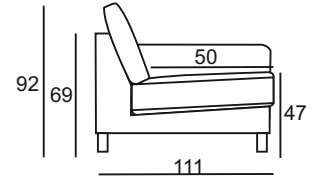

MEASUREMENTS:

	3Sofa	2,5Sofa
WIDTH	230	210
HEIGH	92	92
DEPTH	111	111

STANDARD:

Fix upholstery

Metal legs

SEAT: filled in with HR-3032 foam and layer of crumb foam mixed with polyester siliconed fibre

BACK: crumb foam mixed with polyester siliconed fibre