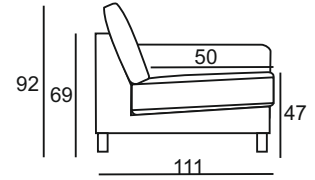

MEASUREMENTS:

	3Sofa	2,5Sofa
WIDTH	230	210
HEIGH	92	92
DEPTH	111	111

STANDARD:

Fix upholstery

Metal legs

SEAT: filled in with HR-3032 foam and layer of crumb foam mixed with polyester siliconed fibre

BACK: crumb foam mixed with polyester siliconed fibre