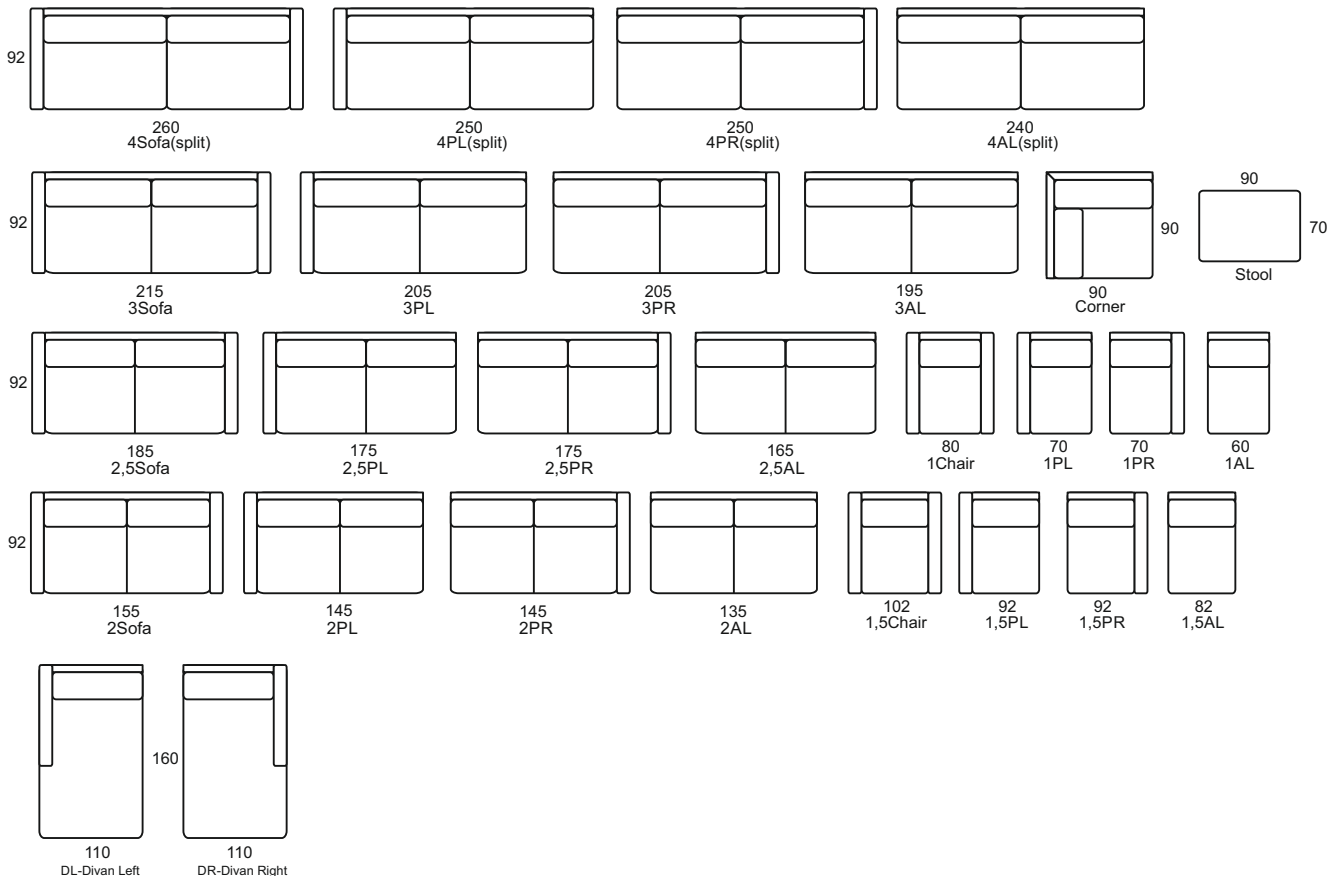

### MEASUREMENTS:\*

	4 Sofa	1,5Chair
WIDTH	260	102
HEIGH	80	80
DEPTH	92	92

\*\*\* Dimensions may be differences +/- 3%, depending on the choice and configuration upholstery \*\*\*

\*\* other sizes available below on elements drawigs \*\*

### ELEMENTS:

OPEN SEAM AVAILABLE IN FOLLOWING FABRICS: Colorado, Liberty, New Amazon, Preston, Touareg

BORD TO BORD SEAM: ANY FABRIC OTHER THAN LISTED ABOVE