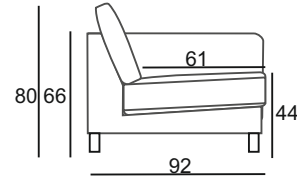

# June

---

June 4 Split +1,5Chair

### MEASUREMENTS:\*

	4 Sofa	1,5Chair
WIDTH	260	102
HEIGH	80	80
DEPTH	92	92

\*\*\* Dimensions may be differences +/- 3%, depending on the choice and configuration upholstery \*\*\*

\*\* other sizes available below on elements drawigs \*\*