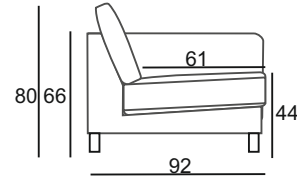

Barczewo, Polen

Möbel Letz GmbH
Am Gewerbepark 11
06895 Zahna-Elster

Tel.: 035383 - 6018 50

Fax.: 035383 - 6018 17

June

June 4 Split +1,5Chair

June

PRODUCT INFORMATION

MEASUREMENTS:*

| | 4 Sofa | 1,5Chair |
|-------|--------|----------|
| WIDTH | 260 | 102 |
| HEIGH | 80 | 80 |
| DEPTH | 92 | 92 |

*** Dimensions may be differences +/- 3%, depending on the choice and configuration upholstery ***