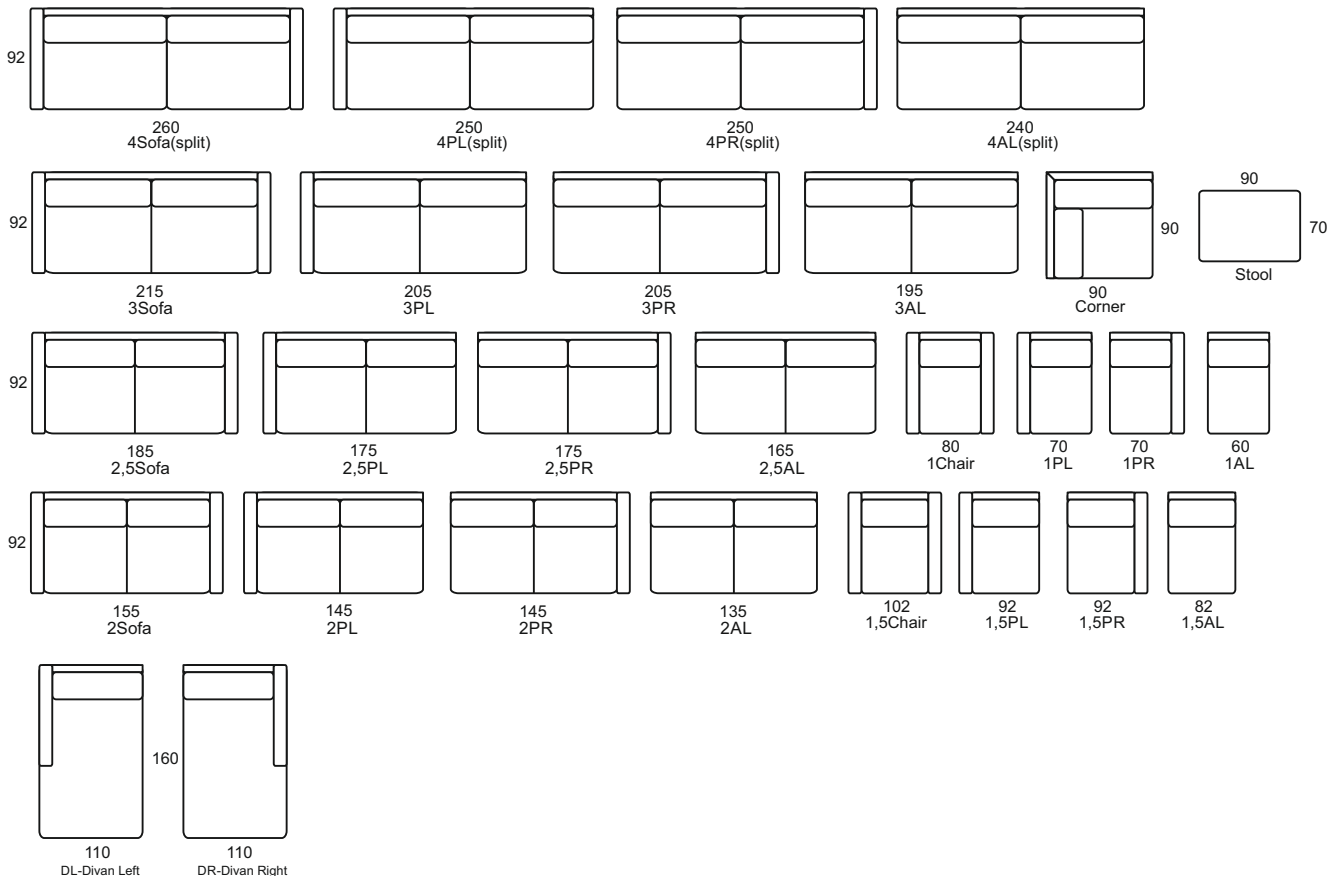

MEASUREMENTS:*

| | 4 Sofa | 1,5Chair |
|-------|--------|----------|
| WIDTH | 260 | 102 |
| HEIGH | 80 | 80 |
| DEPTH | 92 | 92 |

*** Dimensions may be differences +/- 3%, depending on the choice and configuration upholstery ***

** other sizes available below on elements drawigs **

STANDARD:

SEAT: wave spring; filled in with foam T 30

BACK: filled in with siliconed polyester fibre

LEGS: metal black matte

ELEMENTS:

OPEN SEAM AVAILABLE IN FOLLOWING FABRICS: Colorado, Liberty, New Amazon, Preston, Touareg

BORD TO BORD SEAM: ANY FABRIC OTHER THAN LISTED ABOVE