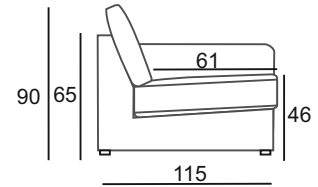

Barczewo, Polen

Möbel Letz GmbH
Am Gewerbepark 11
06895 Zahna-Elster

Tel.: 035383 - 6018 50

Fax.: 035383 - 6018 17

Celaya

Celaya 3PL-OTR

Celaya

PRODUCT INFORMATION

MEASUREMENTS*:

	3PL	OTR
WIDTH	186	223
HEIGH	90	90
DEPTH	115	112

Dimensions may be differences +/- 3%, depending on the choice and configuration upholstery. Tolerance for dimensions of final product rises, due to the characteristic of model and fabric that has been chosen by client.