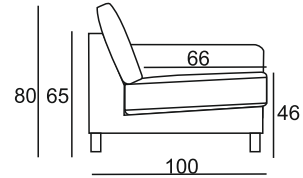

MEASUREMENTS:

	3 Sofa
WIDTH	220
HEIGHT	80
DEPTH	100

Dimensions may be differences +/- 3%, depending on the choice and configuration upholstery

STANDARD:

Fixed upholstery

Metal leegs

SEAT: filled in with HR-3032 foam