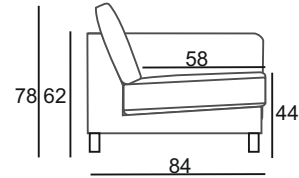

Barczewo, Polen

Möbel Letz GmbH
Am Gewerbepark 11
06895 Zahna-Elster

Tel.: 035383 - 6018 50

Fax.: 035383 - 6018 17

Justin

Justin 3 Sofa + 1,5Chair

Justin

PRODUCT INFORMATION

MEASUREMENTS:

	4 Sofa	1,5Chair
WIDTH	254	96
HEIGH	78	78
DEPTH	84	84

Dimensions may be differences +/- 3%, depending on the choice and configuration upholstery

STANDARD:

Fixed upholstery

Metal leegs

SEAT: filled T-30 foam and layer of crumb foam mixed with polyester siliconed fibre