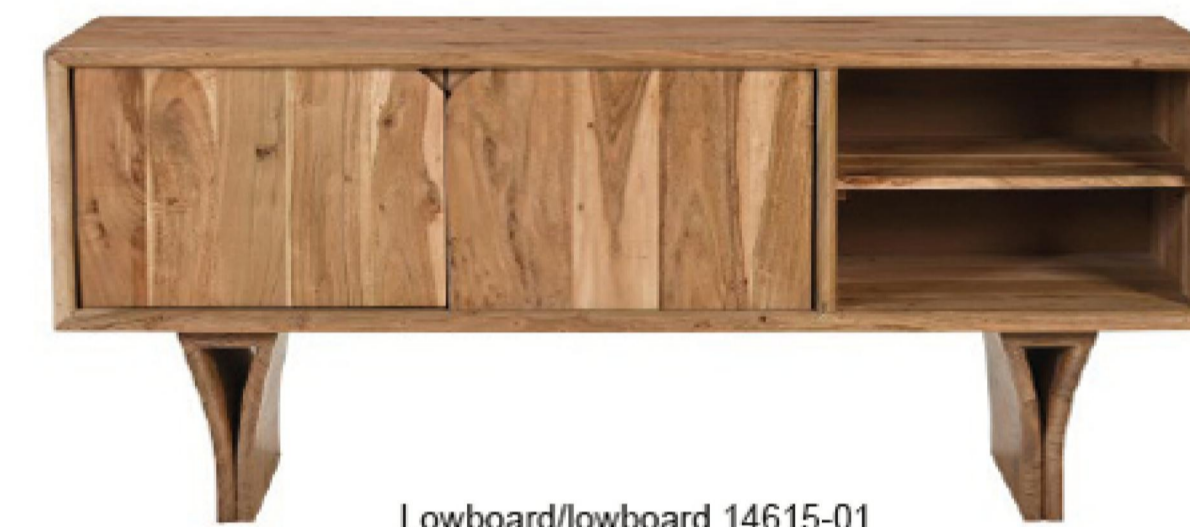

The furniture series impresses with its unique design made of solid acacia wood, which exudes natural elegance with its artistic grain. The organic shapes give each piece a harmonious, flowing aesthetic that combines modern living with natural charm. Exceptional frames made of high-quality material set exciting accents and provide a stable and stylish base.

Wave-dining

Konsolentisch/console table 14635-01
51.2"Wx15.7"Dx29.5"H
130 x 40 x 75 cm

Couchtisch/coffee table 14681-01
35.4"Wx35.4"Dx17.3"H
90 x 90 x 44 cm

Tisch/table 14621-01
78.7"Wx39.4"Dx29.1"H
200 x 100 x 75 cm

Lowboard/lowboard 14615-01
57.1"Wx15.7"Dx23.6"H
145 x 40 x 60 cm

Tisch/table 14620-01
78.7"Wx39.4"Dx29.9"H
200 x 100 x 76 cm

Tisch/table 14612-01
47.2"Wx47.2"Dx30.2"H
120 x 120 x 77 cm

Beistelltisch/side table 14684-01
23.6"Wx17.7"Dx24.0"H
60 x 45 x 61 cm