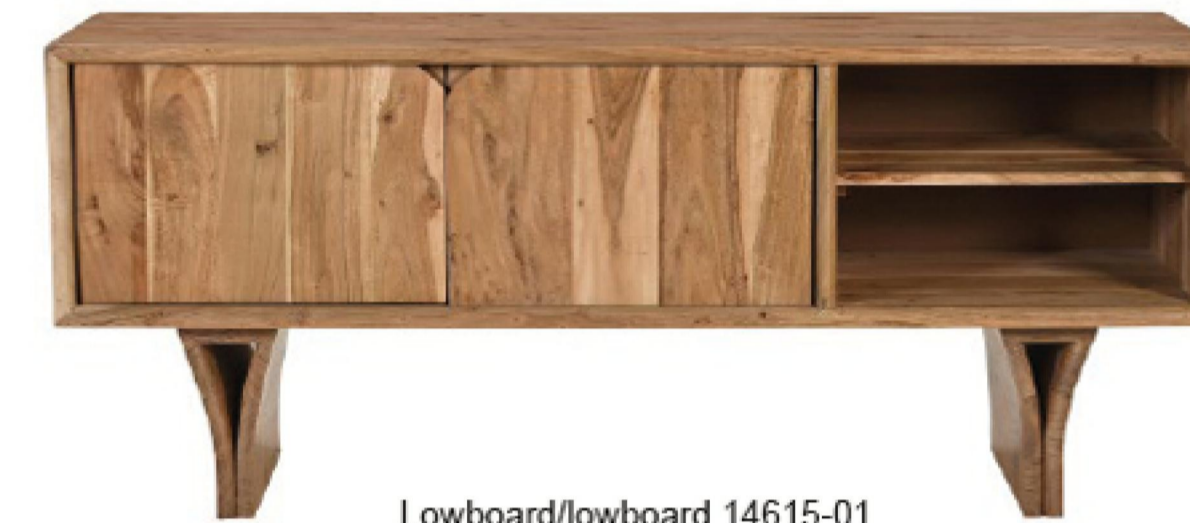

The furniture series impresses with its unique design made of solid acacia wood, which exudes natural elegance with its artistic grain. The organic shapes give each piece a harmonious, flowing aesthetic that combines modern living with natural charm. Exceptional frames made of high-quality material set exciting accents and provide a stable and stylish base.

Wave-dining

Konsolentisch/console table 14635-01
51.2"Wx15.7"Dx29.5"H
130 x 40 x 75 cm

Couchtisch/coffee table 14681-01
35.4"Wx35.4"Dx17.3"H
90 x 90 x 44 cm

Tisch/table 14621-01
78.7"Wx39.4"Dx29.1"H
200 x 100 x 75 cm

Lowboard/lowboard 14615-01
57.1"Wx15.7"Dx23.6"H
145 x 40 x 60 cm

Tisch/table 14620-01
78.7"Wx39.4"Dx29.9"H
200 x 100 x 76 cm

Tisch/table 14612-01
47.2"Wx47.2"Dx30.2"H
120 x 120 x 77 cm

Beistelltisch/side table 14684-01
23.6"Wx17.7"Dx24.0"H
60 x 45 x 61 cm