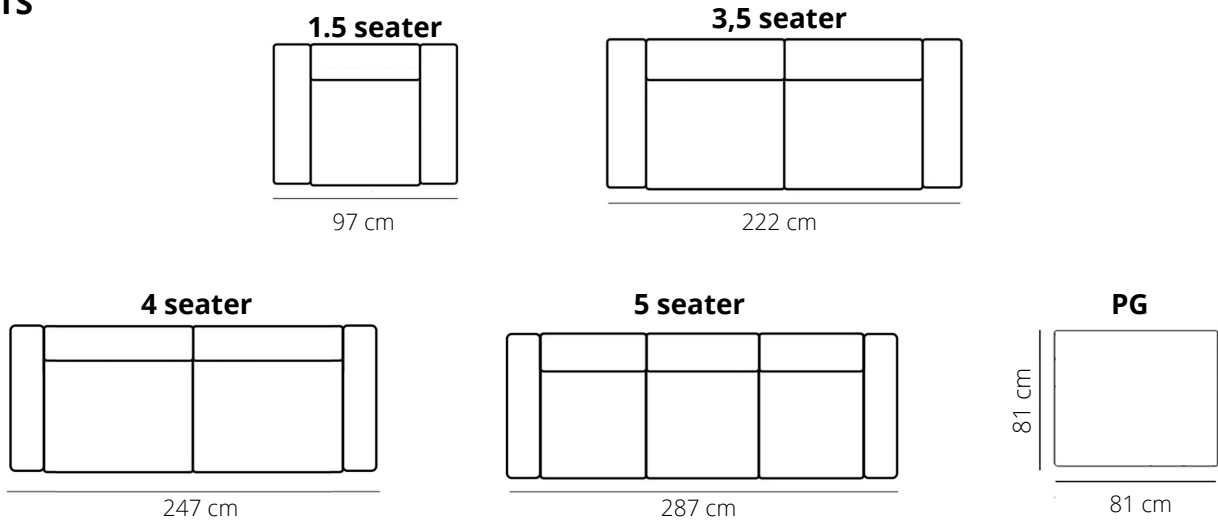

ELEMENTS

STITCHING

double needle stitching