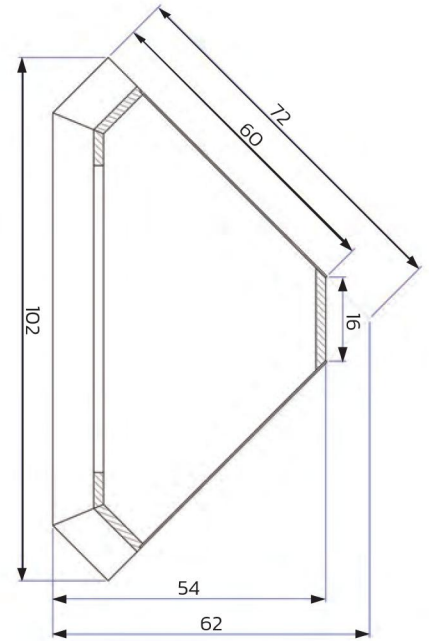

code: **104DR**
Sideboard Chic Oak
4 doors 4 drawers
93 x 224 x 50 (H x W x D)

code: **112DR**
Sideboard Chic Oak
2 doors 1 drawer
110 x 103 x 50 (H x W x D)

code: **106L**

Cabinet Chic Oak
2x1 door 2 drawers - left
210 x 70 x 39 (H x W x D)

code: **106R**

Cabinet Chic Oak
2x1 door 2 drawers - right
210 x 70 x 39 (H x W x D)

code: **107**

Bookcase Chic Oak
2 doors
220 x 110 x 48 (H x W x D)

code: **111DR**

Sideboard Chic Oak
2 doors 4 drawers
101 x 177 x 50 (H x W x D)

code: **113DR**

Sideboard Chic Oak
4 doors 2 drawers
110 x 185 x 50 (H x W x D)

code: **109**

Bookcase Chic Oak
3 drawers

220 x 110 x 48 (H x W x D)

code: **110**

Corner Cabinet Chic Oak
2 doors

220 x 102 x 54 (H x W x D)

TOP View 110
Corner Cabinet

code: **115**

TV-Unit Chic Oak
4 drawers

60 x 160 x 46 (H x W x D)

code: **116**

TV-Unit Chic Oak
2 doors

60 x 160 x 46 (H x W x D)

1. Chic Oak 117 – 170 x 210 x 46 (HxWxD)
 2. Chic Oak 118 – 45 x 130 x 80 (HxWxD)