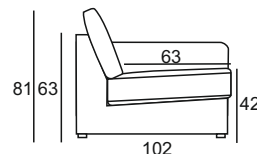

Möbel Letz GmbH
Am Gewerbepark 11
06895 Zahna-Elster

Tel.: 035383 - 6018 50

Fax.: 035383 - 6018 17

Dawson

Dawson 3PL-C-2,5AL-DR

Dawson

PRODUCT INFORMATION

MEASUREMENTS:

	2,5PLR	D
WIDTH	190	112
HEIGH	81	81
DEPTH	102	165

Dimensions may be differences +/- 3%, depending on the choice and configuration upholstery. Tolerance for dimensions of final product rises, due to the characteristic of model and fabric that has been chosen by client.