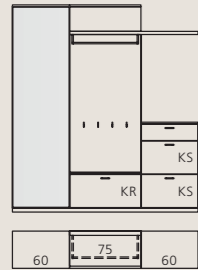

Planungsbeispiele
Planning examples

43394
ca. B 180, H 218, T 39 cm
approx. W 195, H 218, D 39 cm

43340
ca. B 255, H 218, T 39 cm
approx. W 255, H 218, D 39 cm

43345
ca. B 240, H 218, T 39 cm
approx. W 240, H 218, D 39 cm

43359
ca. B 135, H 218, T 39 cm
approx. W 135, H 218, D 39 cm

43371
ca. B 195, H 218, T 39 cm
approx. W 195, H 218, D 39 cm

43378
ca. B 240, H 218, T 39 cm
approx. W 240, H 218, D 39 cm

KS = Klappe mit Schuhkorb
KR = Klappe, dahinter Schuhrost