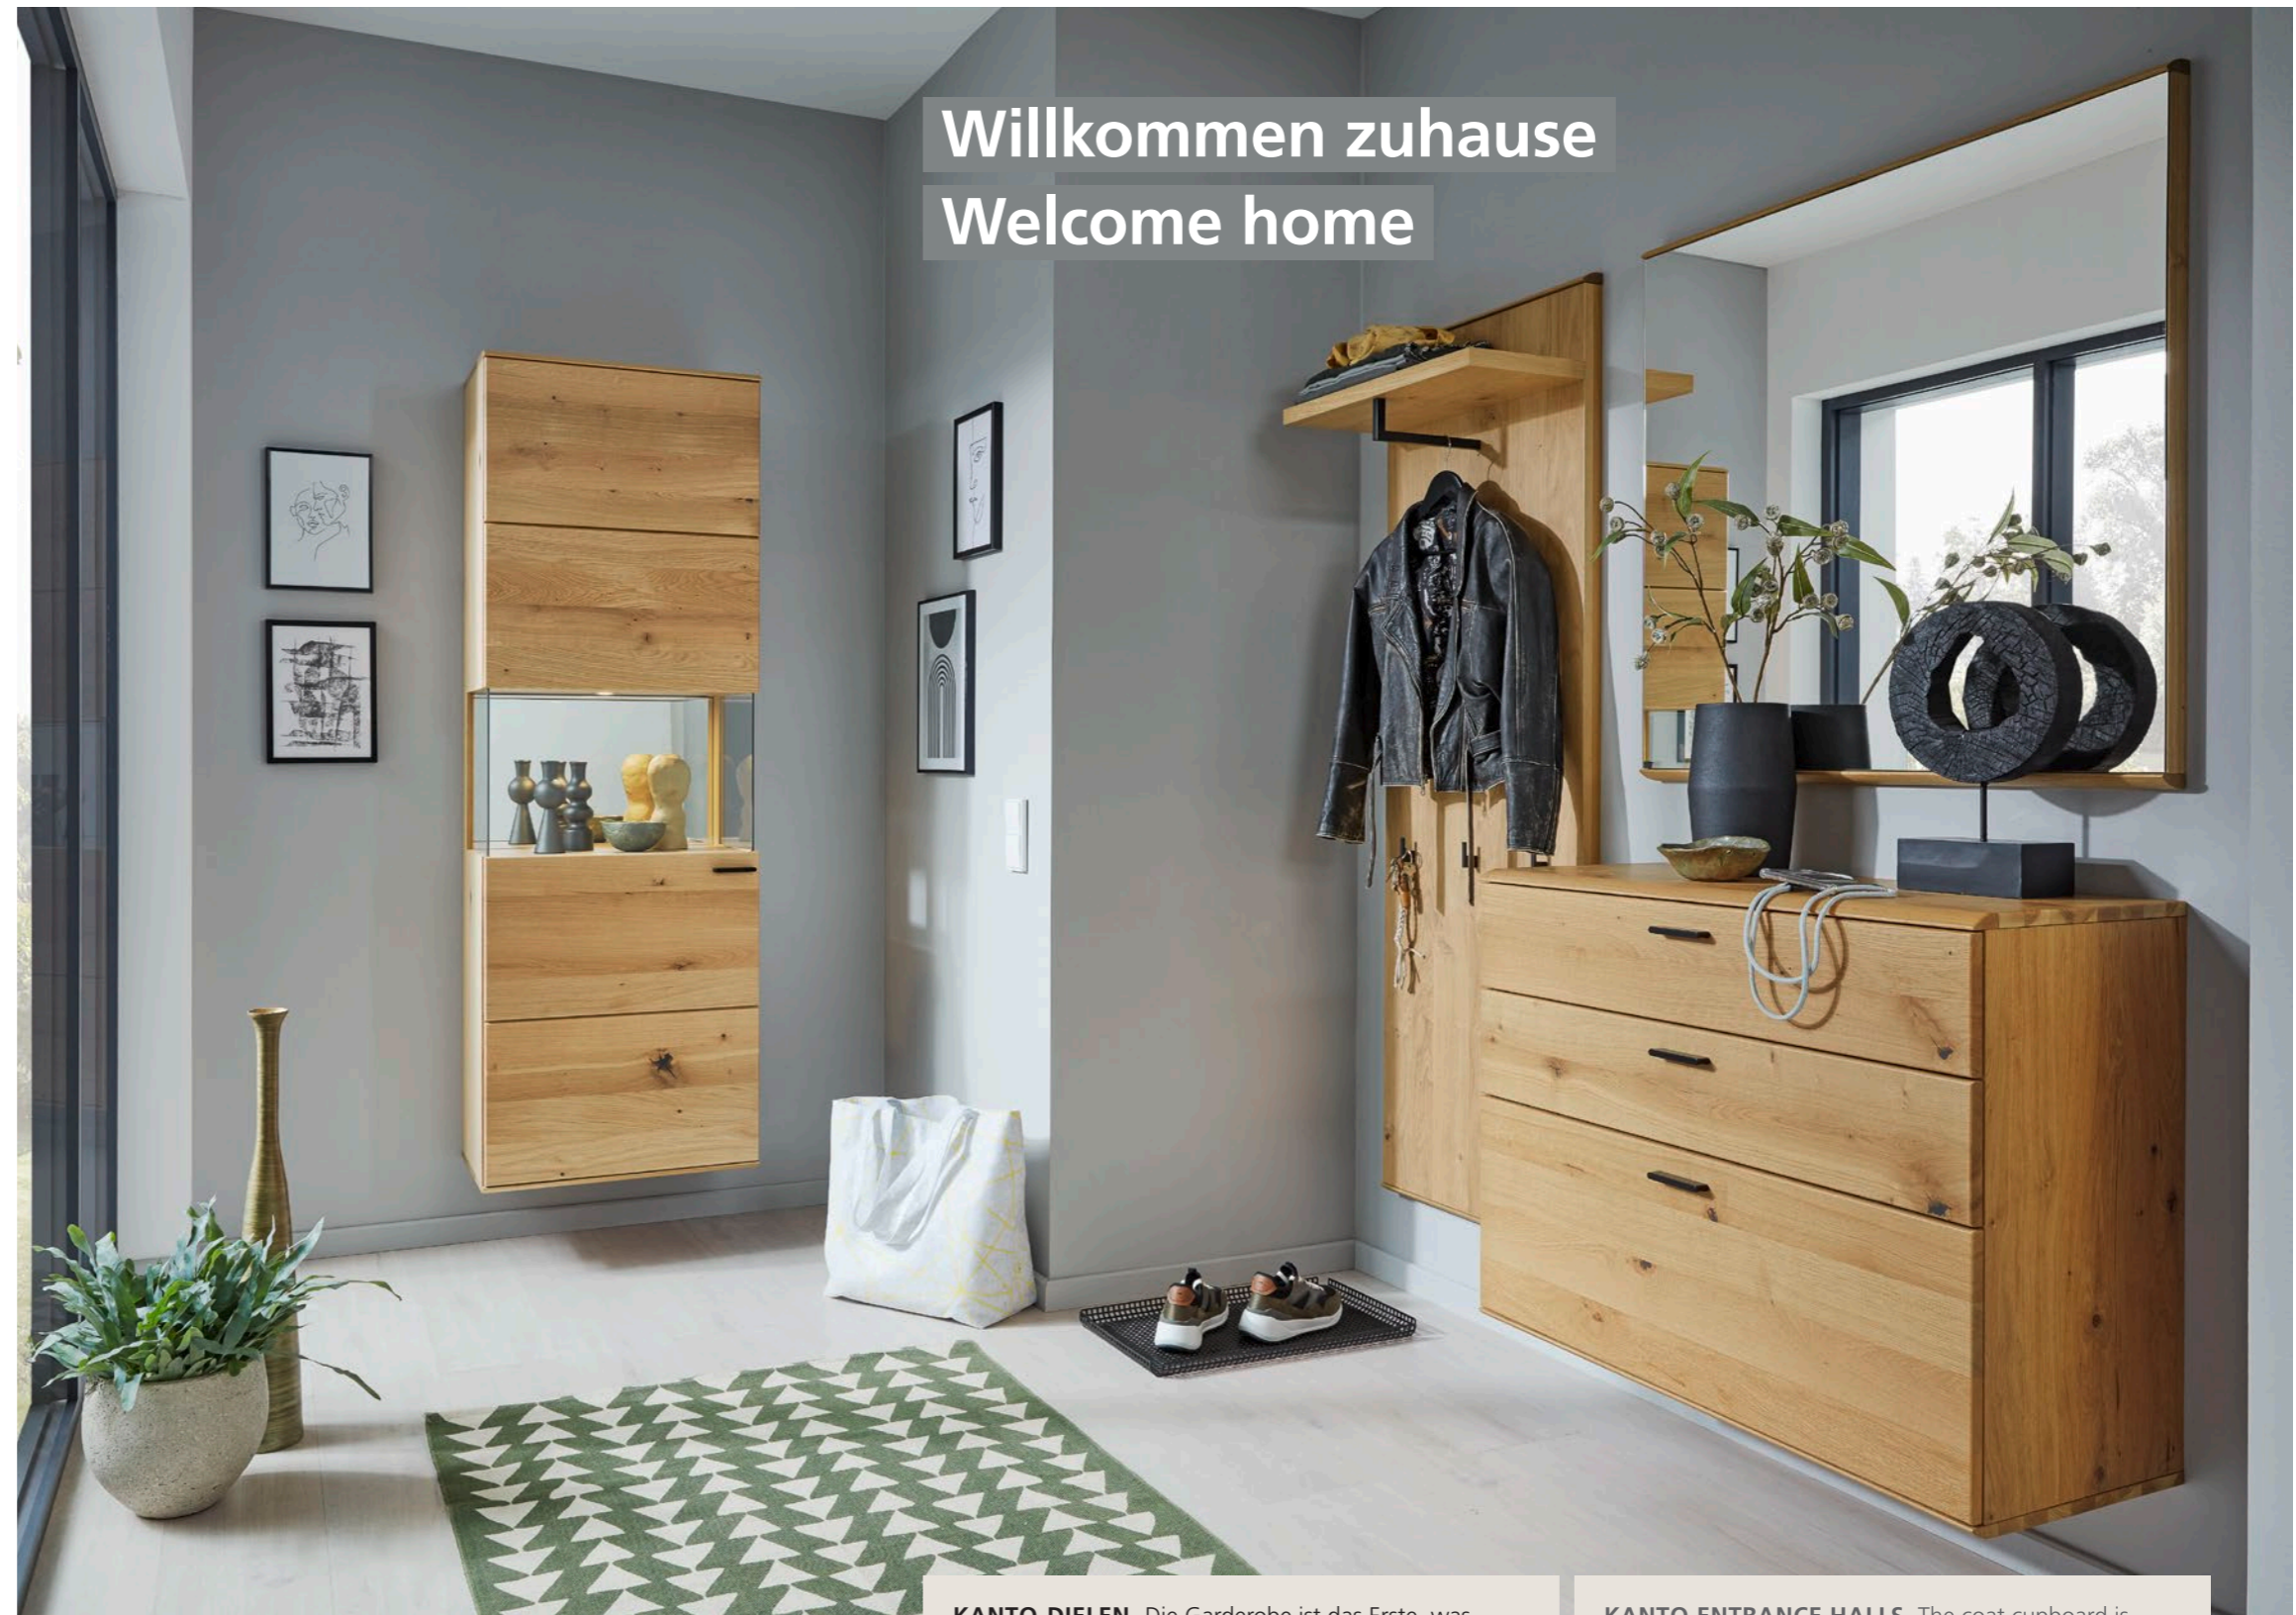

KS = flap with shoe basket
KR = flap, shoe rack behind

Willkommen zuhause
Welcome home

In Asteiche:
Vorschlag 43481, Griff: schwarz matt,
ca. B 240, H 180, T 39 cm

In knotty oak:
suggestion 43481, handle: matt black,
approx. W 240, H 180, D 39 cm