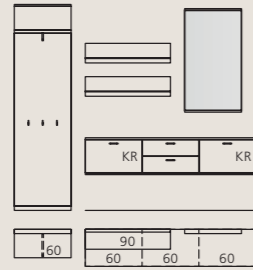

➤ Lacquer versions for panels, in-fill shelves and shelf back panels

- Lacquer colours in matt or high gloss
- Wood and lacquer also available in combination

➤ System variety

- Panel and carcass system in 7 different heights and 2 depths
- Wall mirrors in 3 heights and 13 widths
- Glass wall shelf with a solid panel back in 13 widths
- Free-standing items of furniture
- Corner solutions
- Special orders

Planungsbeispiele
Planning examples

43394
ca. B 180, H 218, T 39 cm
approx. W 195, H 218, D 39 cm

43340
ca. B 255, H 218, T 39 cm
approx. W 255, H 218, D 39 cm

43345
ca. B 240, H 218, T 39 cm
approx. W 240, H 218, D 39 cm