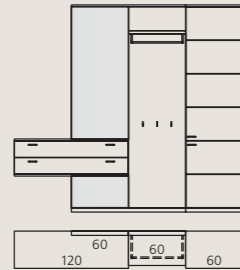

Planungsbeispiele
Planning examples

43394
ca. B 180, H 218, T 39 cm
approx. W 195, H 218, D 39 cm

43340
ca. B 255, H 218, T 39 cm
approx. W 255, H 218, D 39 cm

43345
ca. B 240, H 218, T 39 cm
approx. W 240, H 218, D 39 cm

43359
ca. B 135, H 218, T 39 cm
approx. W 135, H 218, D 39 cm

43371
ca. B 195, H 218, T 39 cm
approx. W 195, H 218, D 39 cm

43378
ca. B 240, H 218, T 39 cm
approx. W 240, H 218, D 39 cm

KS = Klappe mit Schuhkorb
KR = Klappe, dahinter Schuhrost