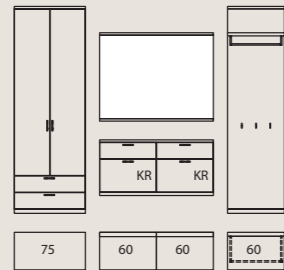

DETAILS

- **Carcass system**
 - 8 different heights
 - Up to 5 grids high in two depths
- **Panel system**
 - Height to 427.7 cm in two depths
- **Front designs and carcass exterior**
 - Real wood veneers
 - Lacquer colours in matt or high gloss
 - Wood and lacquer also available in combination
- **Interior of carcasses** in imitation wood
- **Standard backs of display cabinet**
in same colour as carcass (imitation), also available in differing version
- **Standard display cabinet shelves**
in clear glass, and in wood on request
- **Handle variants**
in chrome, wood and stainless steel colour
- **Special features**
 - LED fitted spots
 - LED wooden shelf lighting
 - Remote control for lighting
 - Drawers self-closing and with SoftStop
 - Special orders, e.g. width and depth reductions
 - Extensive range of accessories such as non-slip mat, interior drawers, cable channel with sealing brush etc.

Planungsbeispiele
Planning examples

25513
ca. B 195, H 218, T 39 cm
approx. W 195, H 218, D 39 cm

24728
ca. B 255, H 218, T 39 cm
approx. W 255, H 218, D 39 cm

25518
ca. B 210, H 218, T 39 cm
approx. W 210, H 218, D 39 cm

25564
ca. B 240, H 218, T 39 cm
approx. W 240, H 218, D 39 cm

25521
ca. B 240, H 218, T 39 cm
approx. W 240, H 218, D 39 cm

24729
ca. B 285, H 218, T 39 cm
approx. W 285, H 218, D 39 cm

25527
ca. B 285, H 218, T 39 cm
approx. W 285, H 218, D 39 cm

25530
ca. B 150, H 218, T 39 cm
approx. W 150, H 218, D 39 cm

25531
ca. B 135, H 218, T 39 cm
approx. W 135, H 218, D 39 cm

25535
ca. B 195, H 218, T 39 cm
approx. W 195, H 218, D 39 cm

25539
ca. B 180, H 218, T 39 cm
approx. W 180, H 218, D 39 cm