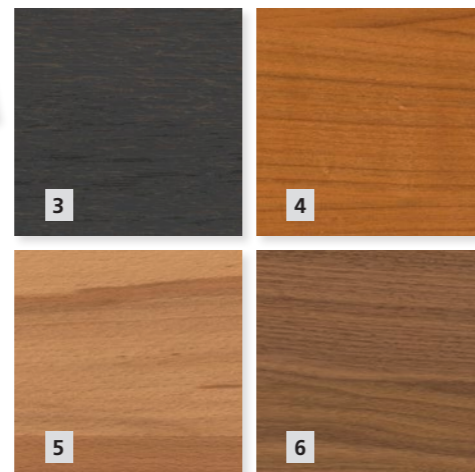

Farbvielfalt
Colour variety

Echtholzfuerniere Real wood veneers

1. Asteiche
Knotty oak
2. Eiche sand
Oak, colour sand
3. Eiche graphit
Oak, colour graphite
4. Europ. Kirschbaum
European cherry
5. Kernbuche
Core beech
6. Nussbaum nova
Nova walnut