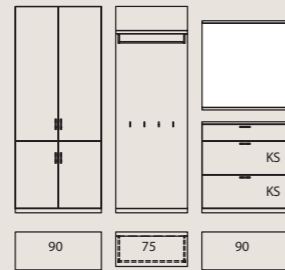

DETAILS

- **Carcass system**
 - 8 different heights
 - Up to 5 grids high in two depths
- **Panel system**
 - Height to 427.7 cm in two depths
- **Front designs and carcass exterior**
 - Real wood veneers
 - Lacquer colours in matt or high gloss
 - Wood and lacquer also available in combination
- **Interior of carcasses** in imitation wood
- **Standard backs of display cabinet**
in same colour as carcass (imitation), also available in differing version
- **Standard display cabinet shelves**
in clear glass, and in wood on request
- **Handle variants**
in chrome, wood and stainless steel colour
- **Special features**
 - LED fitted spots
 - LED wooden shelf lighting
 - Remote control for lighting
 - Drawers self-closing and with SoftStop
 - Special orders, e.g. width and depth reductions
 - Extensive range of accessories such as non-slip mat, interior drawers, cable channel with sealing brush etc.

Planungsbeispiele
Planning examples

25513
ca. B 195, H 218, T 39 cm
approx. W 195, H 218, D 39 cm

24728
ca. B 255, H 218, T 39 cm
approx. W 255, H 218, D 39 cm

25518
ca. B 210, H 218, T 39 cm
approx. W 210, H 218, D 39 cm

25564
ca. B 240, H 218, T 39 cm
approx. W 240, H 218, D 39 cm

25521
ca. B 240, H 218, T 39 cm
approx. W 240, H 218, D 39 cm

24729
ca. B 285, H 218, T 39 cm
approx. W 285, H 218, D 39 cm

25527
ca. B 285, H 218, T 39 cm
approx. W 285, H 218, D 39 cm

25530
ca. B 150, H 218, T 39 cm
approx. W 150, H 218, D 39 cm

25531
ca. B 135, H 218, T 39 cm
approx. W 135, H 218, D 39 cm

25535
ca. B 195, H 218, T 39 cm
approx. W 195, H 218, D 39 cm

25539
ca. B 180, H 218, T 39 cm
approx. W 180, H 218, D 39 cm