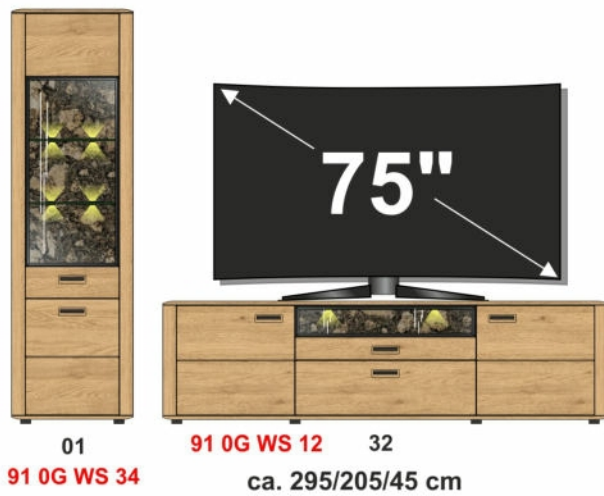

Ihre TV-Einsatz-Variante

Bitte beachten Sie Ihre TV-Größe!

Set 87