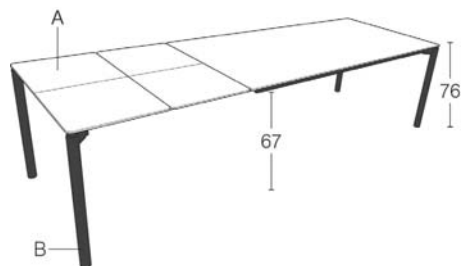

## TISCHFORM TABLETOP FORM

LORIENT T0100

PM -EXT

Massivholz / Solid wood

A	P/M	E	W	N
B	Metall / Metal			
90x160 cm				
90x180 cm				
100x180 cm				
100x200 cm				
100x220 cm				
100x240 cm				
100x260 cm				

LORIENT T0201

PM + EXT 100

Massivholz / Solid wood

A	P/M	E	W	N
B	Metall / Metal			
90x160/260 cm				
90x180/280 cm				
100x180/280 cm				
100x200/300 cm				
100x220/320 cm				

LORIENT T0302

PM +EXT 2x50

Massivholz / Solid wood

A	P/M	E	W	N
B	Metall / Metal			
90x160/210/260 cm				
90x180/230/280 cm				
100x180/230/280 cm				
100x200/250/300 cm				
100x220/270/320 cm				

lorient<sup>o</sup>

technical drawings