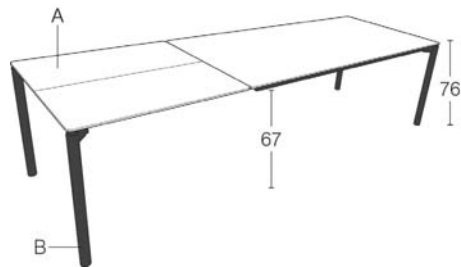

LORIENT T0201

PM + EXT 100

Massivholz / Solid wood

A	P/M	E	W	N
B	Metall / Metal			
90x160/260 cm				
90x180/280 cm				
100x180/280 cm				
100x200/300 cm				
100x220/320 cm