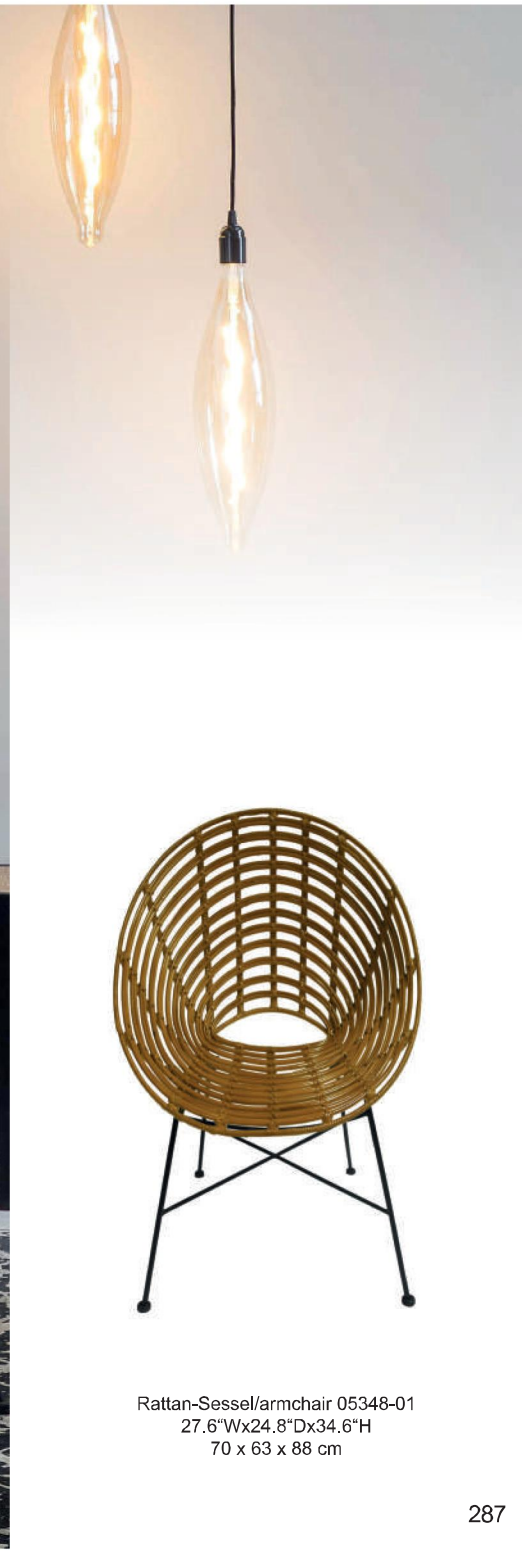

Stuhl / chair 02465-01
59 x 60 x 84 cm
23.2"Wx23.6"Dx33.1"H

Armlehnstuhl/armchair 02463-01
52 x 58 x 86 cm
20.5"Wx22.8"Dx33.9"H

STÜHLE/CHAIR COLLECTION

Stuhl/Chair 05325-04
23.6"Wx27.6"Dx34.6"H
60 x 70 x 88 cm

Stuhl/Chair 05325-11
23.6"Wx27.6"Dx34.6"H
60 x 70 x 88 cm

Stuhl/Chair 5324-04
19.7"Wx23.6"Dx33.3"H
50 x 60 x 84,5 cm

Stuhl/Chair 5324-11
19.7"Wx23.6"Dx33.3"H
50 x 60 x 84,5 cm

STÜHLE/CHAIR COLLECTION

Stuhl/chair 05339-01
17.3"Wx22.4"Dx34.2"H
44 x 57 x 87 cm

Armlehnstuhl/armchair 05340-01
22.1"Wx22.8"Dx32.7"H
56 x 58 x 83 cm

Rattan-Sessel/armchair 05348-01
27.6"Wx24.8"Dx34.6"H
70 x 63 x 88 cm

STÜHLE/CHAIR COLLECTION

T TOM TAILOR

Stuhl/chair 05338-01
mit/with TOM TAILOR Logo
19.7"Wx23.6"Dx33.3"H
50 x 60 x 84,5 cm