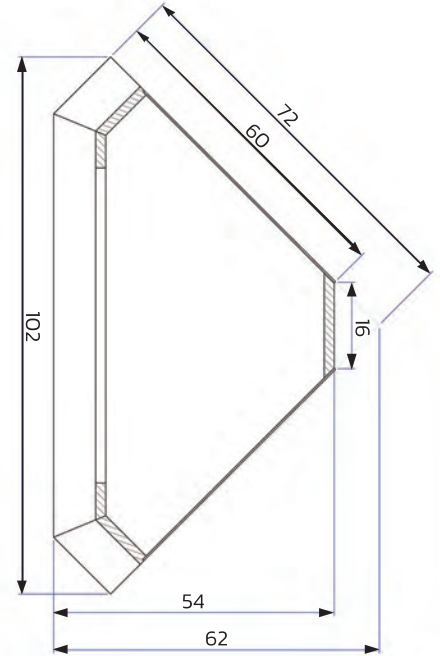

code: **107**

Bookcase Chic Oak  
2 doors  
220 x 110 x 48 (H x W x D)

code: **111DR**

Sideboard Chic Oak  
2 doors 4 drawers  
101 x 177 x 50 (H x W x D)

code: **113DR**

Sideboard Chic Oak  
4 doors 2 drawers  
110 x 185 x 50 (H x W x D)

code: **109**

**Bookcase Chic Oak**  
3 drawers

220 x 110 x 48 (H x W x D)

code: **110**

**Corner Cabinet Chic Oak**  
2 doors

220 x 102 x 54 (H x W x D)

**TOP View 110**  
**Corner Cabinet**

code: **115**

**TV-Unit Chic Oak**  
4 drawers

60 x 160 x 46 (H x W x D)

code: **116**

**TV-Unit Chic Oak**  
2 doors

60 x 160 x 46 (H x W x D)

1. Chic Oak 117 - 170 x 210 x 46 (HxWxD)  
 2. Chic Oak 118 - 45 x 130 x 80 (HxWxD)