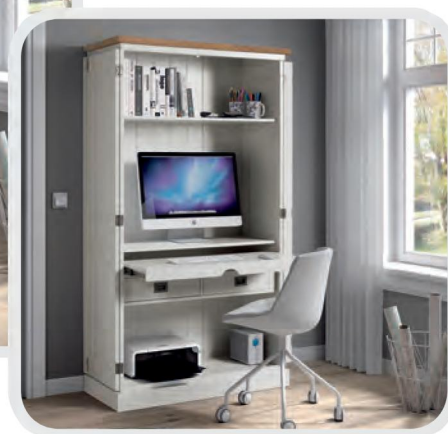

60 x 200 x 45 (H x W x D)

THE COLLECTION **KUBIC OAK**

code: **319**
Computer cabinet Kubic Oak
 180 x 100 x 45 (H x W x D)

code: **316**
Cabinet Kubic Oak
 2 sliding doors 2 drawers
 210 x 100 x 45 (H x W x D)