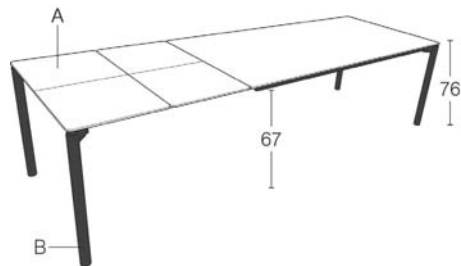

LORIENT T0302

PM +EXT 2x50

Massivholz / Solid wood

A	P/M	E	W	N
B	Metall / Metal			
90x160/210/260 cm				
90x180/230/280 cm				
100x180/230/280 cm				
100x200/250/300 cm				
100x220/270/320 cm