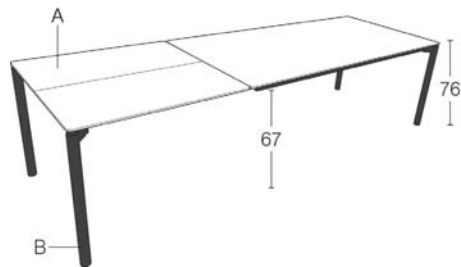

The shape of the top is rectangular with rounded corners and bevelled edges. The 24mm thick solid wood tabletop is available in various colours in beech (P/M), oak (E), rustic oak (W) or walnut (N).

TISCHFORM TABLETOP FORM

LORIENT T0100

PM -EXT

Massivholz / Solid wood

A	P/M	E	W	N
B	Metall / Metal			
90x160 cm				
90x180 cm				
100x180 cm				
100x200 cm				
100x220 cm				
100x240 cm				
100x260 cm				

LORIENT T0201

PM + EXT 100