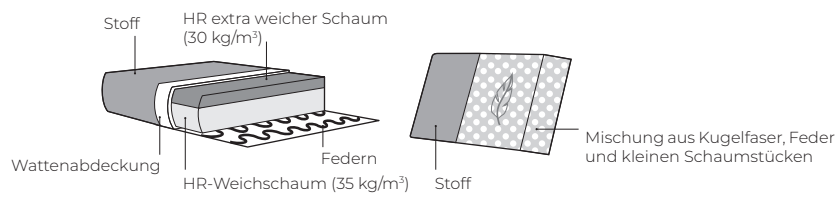

Loose cushions

Removable cover

Komfort

1. Bezug

OMEGA*
W 3 x D 96 x H 65

2. Armlehnen

BLOW
W 32 x D 105 x H 56

STREET
W 25 x D 105 x H 56