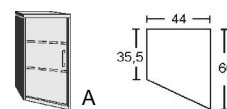

Tiefenausgleichs-Kommode
1 Tür, links angeschlagen
2 Fachböden