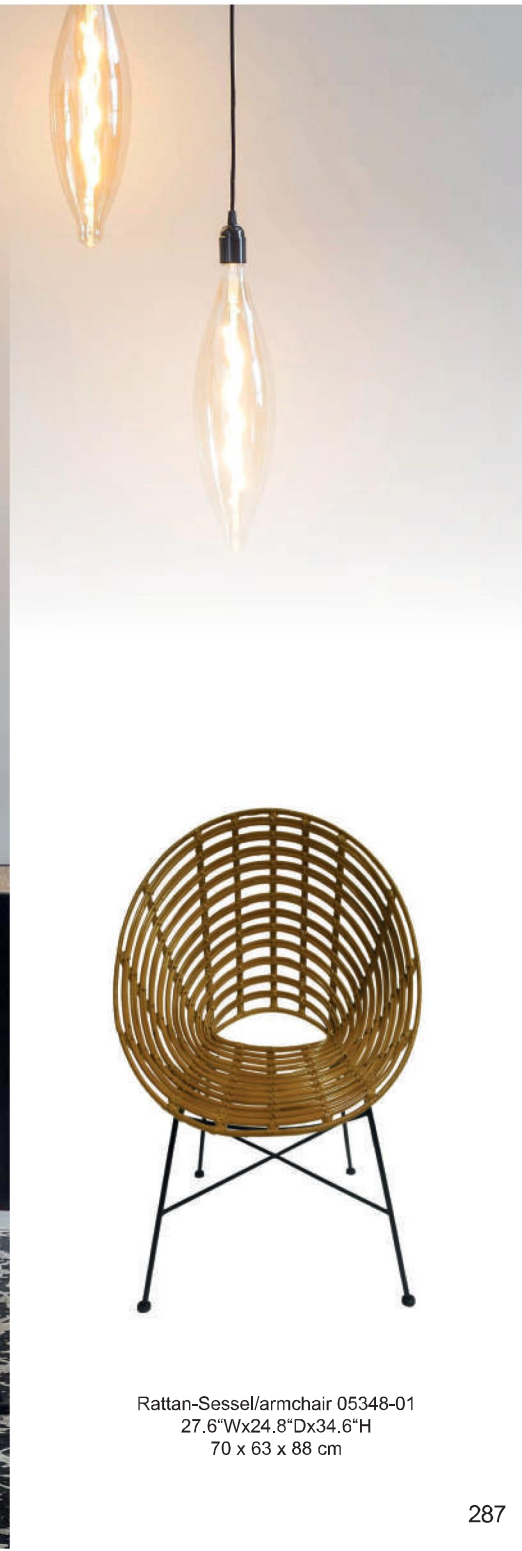

Rattan-Sessel/armchair 05348-01
27.6"Wx24.8"Dx34.6"H
70 x 63 x 88 cm