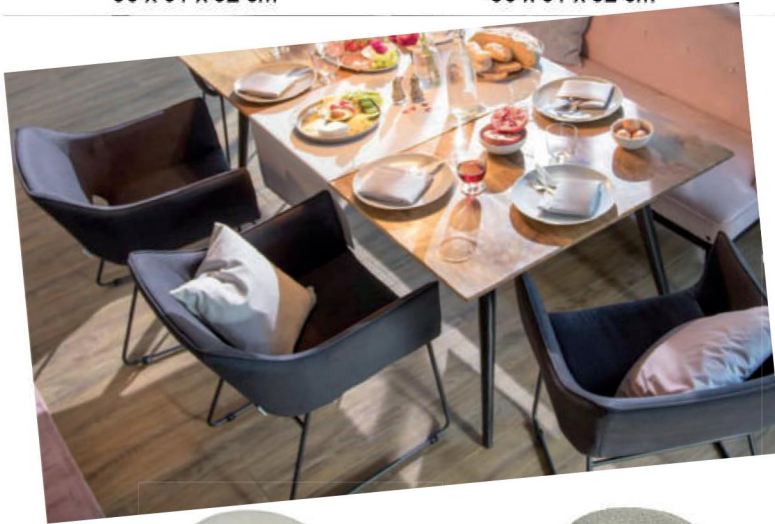

STÜHLE/CHAIR COLLECTION

TOM TAILOR

TOM TAILOR
est. 1962

TOM TAILOR
est. 1962

TOM TAILOR
est. 1962

TOM TAILOR