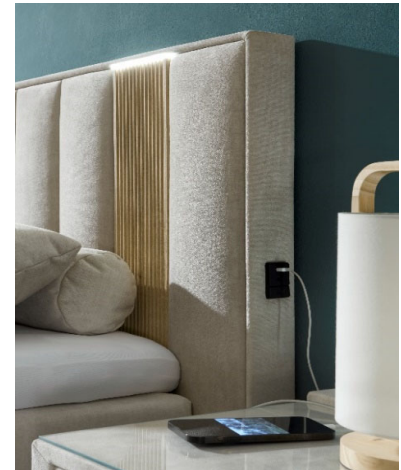

Stk. im LKW 80 m³	30	Anzahl Packungen	8	Logistik	Ost	DL

Gestell- und Polsteraufbau

Box stabiles, hochwertiges Gestell aus Holzwerkstoffen, Kunststofffüsse (12cm) 4-Gang-Bonell-Federkern 2,2 mm, 1 Lage mit 1 cm Schaum T 25	Obermatratze 7-Zonen-Tonnentaschenfederkern, 2,0/1,8 mm, Duo-Matratze - harte Seite mit Kokosmatte, weiche Seite mit Filzabdeckung, Antirutschmatte Topper Visco -Topper (6 cm) mit Klimaband, Bezug waschbar bis 40°

Beschreibung	Artikelnummer	EAN-Code
Vogue 01 cream	56-V81-63x	4061 7222 38566
Vogue 05 stone	56-V81-10x	4061 7222 38573
Vogue 09 amber	56-V81-09x	4061 7222 38580
Vogue 11 winter moss	56-V81-14x	4061 7222 38597
Vogue 15 grey	56-V81-07x	4061 7222 38603
Vogue 17 charcoal	56-V81-16x	4061 7222 38610
Vogue 12 pacific	56-V81-27x	4061 7222 38627

Abmessungen montiert (B/H/T) cm	202 x 120 x 213	Stoff:	100% Polyester
Liegehöhe / Matratzenhöhe / Boxhöhe (cm)	66 / 16 / 31	Artikel zusammengebaut	ja ☐ nein ☒
Liegefläche (cm)	180 x 200	Montageanweisung	ja ☒ nein ☐

Verpackungsmaße						Funktion/Motorisierung	
Nr.	L. (cm)	H. (cm)	B. (cm)	Kubatur	Gewicht(kg)	Kabelbedienung	Rücken echt
1. Box	204	34	94	0,652	39	☐	ja ☐
2. Box	204	34	94	0,652	39	☐	nein ☒
3. Kopfteil	205	13	123	0,328	28	☐	Technische Änderungen vorbehalten
4. Matratze	202	18	92	0,335	14	☒	
5. Matratze	202	18	92	0,335	14	☐	
6. Topper	186	28	70	0,365	13	☐	
7. Beschläge	30	30	16	0,014	4	☒	
8. Matratzen-bezug	50	18	27	0,024	3	☐	
Zusammen				2,680	154