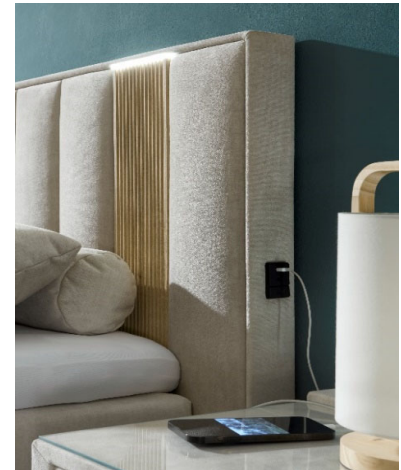

Stk. im LKW 80 m³	30	Anzahl Packungen	8	Logistik	Ost	DL

Gestell- und Polsteraufbau

Box stabiles, hochwertiges Gestell aus Holzwerkstoffen, Kunststofffüße (12cm) 4-Gang-Bonell-Federkern 2,2 mm, 1 Lage mit 1 cm Schaum T 25	Obermatratze 7-Zonen-Tonnentaschenfederkern, 2,0/1,8 mm, Duo-Matratze - harte Seite mit Kokosmatte, weiche Seite mit Filzabdeckung, Antirutschmatte Topper Visco -Topper (6 cm) mit Klimaband, Bezug waschbar bis 40°

Beschreibung	Artikelnummer	EAN-Code
Vogue 01 cream	56-V81-63x	4061 7222 38566
Vogue 05 stone	56-V81-10x	4061 7222 38573
Vogue 09 amber	56-V81-09x	4061 7222 38580
Vogue 11 winter moss	56-V81-14x	4061 7222 38597
Vogue 15 grey	56-V81-07x	4061 7222 38603
Vogue 17 charcoal	56-V81-16x	4061 7222 38610
Vogue 12 pacific	56-V81-27x	4061 7222 38627

Abmessungen montiert (B/H/T) cm	202 x 120 x 213	Stoff:	100% Polyester
Liegehöhe / Matratzenhöhe / Boxhöhe (cm)	66 / 16 / 31	Artikel zusammengebaut	ja ☐ nein ☒
Liegefläche (cm)	180 x 200	Montageanweisung	ja ☒ nein ☐

Verpackungsmaße						Funktion/Motorisierung	
Nr.	L. (cm)	H. (cm)	B. (cm)	Kubatur	Gewicht(kg)	Kabelbedienung	Rücken echt
1. Box	204	34	94	0,652	39	☐	ja ☐
2. Box	204	34	94	0,652	39	☐	nein ☒
3. Kopfteil	205	13	123	0,328	28	☐	Technische Änderungen vorbehalten
4. Matratze	202	18	92	0,335	14	☒	
5. Matratze	202	18	92	0,335	14	☐	
6. Topper	186	28	70	0,365	13	☐	
7. Beschläge	30	30	16	0,014	4	☒	
8. Matratzen-bezug	50	18	27	0,024	3	☐	
Zusammen				2,680	154