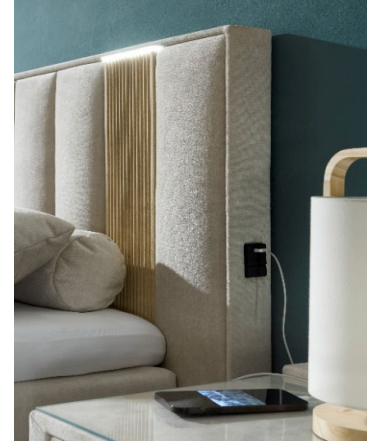

Stk. im LKW 80 m³	32	Anzahl Packungen	8	Logistik	Ost	DL

Gestell- und Polsteraufbau

Box stabiles, hochwertiges Gestell aus Holzwerkstoffen, Kunststofffüsse (12cm) 4-Gang-Bonell-Federkern 2,2 mm, 1 Lage mit 1 cm Schaum T 25	Obermatratze 7-Zonen-Tonnentaschenfederkern, 2,0/1,8 mm, Duo-Matratze - harte Seite mit Kokosmatte, weiche Seite mit Filzabdeckung, Antirutschmatte Topper Visco -Topper (6 cm) mit Klimaband , Bezug waschbar bis 40°

Beschreibung	Artikelnummer	EAN-Code
Vogue 01 cream		
Vogue 05 stone		
Vogue 09 amber		
Vogue 11 winter moss		
Vogue 15 grey		
Vogue 17 charcoal		
Vogue 12 pacific		

Abmessungen montiert (B/H/T) cm	182 x 120 x 213	Stoff:	100% Polyester

Liegehöhe / Matratzenhöhe / Boxhöhe (cm)	66 / 16 / 31	Artikel zusammengebaut	ja ☐ nein ☒
Liegefläche (cm)	160 x 200	Montageanweisung	ja ☒ nein ☐

Verpackungsmaße

Nr.	L. (cm)	H. (cm)	B. (cm)	Kubatur	Gewicht(kg)	Funktion/Motorisierung	Rücken echt
1. Box	204	34	84	0,583	35	Kabelbedienung	☐
2. Box	204	34	84	0,583	35	Funkfernbedienung	☐ ja ☐
3. Kopfteil	185	13	123	0,296	25	zugelassen bis	☐ nein ☒
4. Matratze	202	18	82	0,298	13	Bettkasten	☐
5. Matratze	202	18	82	0,298	13	inkl. LED-Beleuchtung	☒
6. Topper	166	28	70	0,325	12	Härtegrad 3/4 (120 kg)	
7. Beschläge	30	30	16	0,014	4	Liegeempfinden weich - mittel	☐
8. Matratzen-bezug	50	18	27	0,024	3	Liegeempfinden mittel	☒
Zusammen				2,397	140	Liegeempfinden mittel - hart	☐

Technische Änderungen vorbehalten