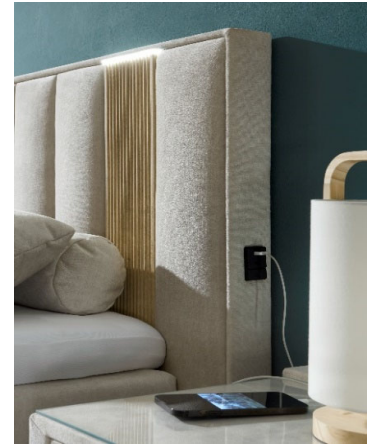

Stk. im LKW 80 m³	32	Anzahl Packungen	8	Logistik	Ost	DL

Gestell- und Polsteraufbau

Box stabiles, hochwertiges Gestell aus Holzwerkstoffen, Kunststofffüsse (12cm) 4-Gang-Bonell-Federkern 2,2 mm, 1 Lage mit 1 cm Schaum T 25	Obermatratze 7-Zonen-Tonnentaschenfederkern, 2,0/1,8 mm, Duo-Matratze - harte Seite mit Kokosmatte, weiche Seite mit Filzabdeckung, Antirutschmatte Topper HR 30-Topper (6 cm) mit Klimaband, Bezug waschbar bis 40°

Beschreibung	Artikelnummer	EAN-Code
Vogue 01 cream	56-W36-63x	4061 7222 51237
Vogue 05 stone	56-W36-10x	4061 7222 51244
Vogue 09 amber	56-W36-09x	4061 7222 51251
Vogue 11 winter moss	56-W36-14x	4061 7222 51268
Vogue 15 grey	56-W36-07x	4061 7222 51275
Vogue 17 charcoal	56-W36-16x	4061 7222 51282
Vogue 12 pacific	56-W36-27x	4061 7222 51299

Abmessungen montiert (B/H/T) cm	182 x 120 x 213	Stoff: 100% Polyester	
Liegehöhe / Matratzenhöhe / Boxhöhe (cm)	66 / 16 / 31	Artikel zusammengebaut	ja ☐ nein ☒
Liegefläche (cm)	160 x 200	Montageanweisung	ja ☒ nein ☐

Verpackungsmaße						Funktion/Motorisierung	
Nr.	L. (cm)	H. (cm)	B. (cm)	Kubatur	Gewicht(kg)	Kabelbedienung	Rücken echt
1. Box	204	34	84	0,583	35	☐	ja ☐
2. Box	204	34	84	0,583	35	☐	nein ☒
3. Kopfteil	185	13	123	0,296	25	☐	Technische Änderungen vorbehalten
4. Matratze	202	18	82	0,298	13	☒	
5. Matratze	202	18	82	0,298	13	☐	
6. Topper	166	28	70	0,325	12	☐	
7. Beschläge	30	30	16	0,014	4	☒	
8. Matratzen-bezug	50	18	27	0,024	3	☐	
Zusammen				2,397	140