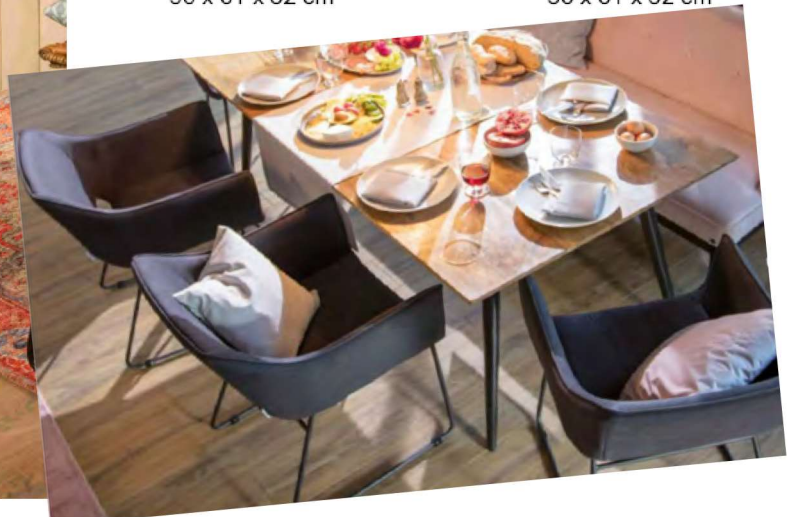

Armlehnstuhl 2439-04
22"Wx24"Dx32.3"H
56 x 61 x 82 cm

Armlehnstuhl 2439-26
22"Wx24"Dx32.3"H
56 x 61 x 82 cm