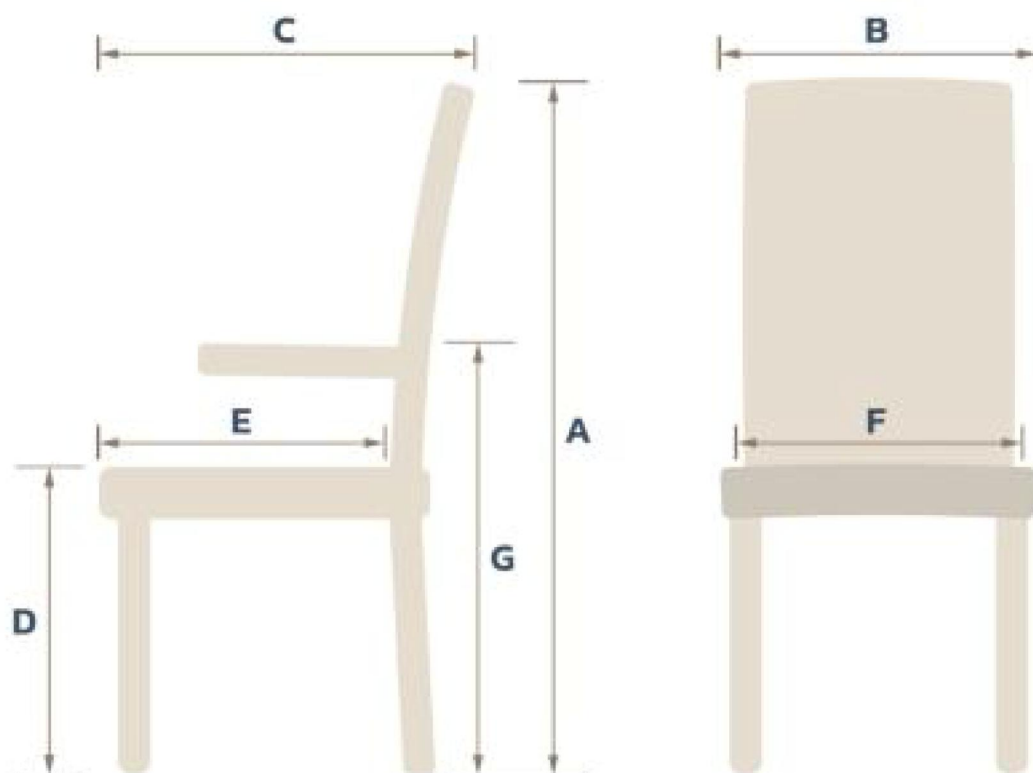

## Chair's letter-diagram

## Dining room

code: **9926, 9927, 9928, 9929**

**Bench Bram**

A-92 B:137,157,177,197 C-58  
D-49 E-48 F:140,160,180,200 G-64

code: **9904**

**Chair Bram**

A-92 B-57 C-58  
D-49 E-48 F-62 G-64

code: **9908**