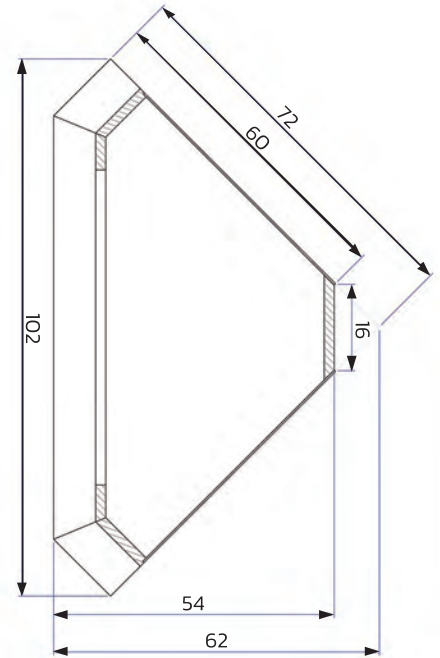

code: **106L**
Cabinet Chic Oak
2x1 door 2 drawers - left
210 x 70 x 39 (H x W x D)

code: **106R**
Cabinet Chic Oak
2x1 door 2 drawers - right
210 x 70 x 39 (H x W x D)

code: **107**
Bookcase Chic Oak
2 doors
220 x 110 x 48 (H x W x D)

code: **111DR**
Sideboard Chic Oak
2 doors 4 drawers
101 x 177 x 50 (H x W x D)

code: **113DR**
Sideboard Chic Oak
4 doors 2 drawers
110 x 185 x 50 (H x W x D)

code: **109**

Bookcase Chic Oak
3 drawers

220 x 110 x 48 (H x W x D)

code: **110**

Corner Cabinet Chic Oak
2 doors

220 x 102 x 54 (H x W x D)

TOP View 110
Corner Cabinet

code: **115**

TV-Unit Chic Oak
4 drawers

60 x 160 x 46 (H x W x D)

code: **116**