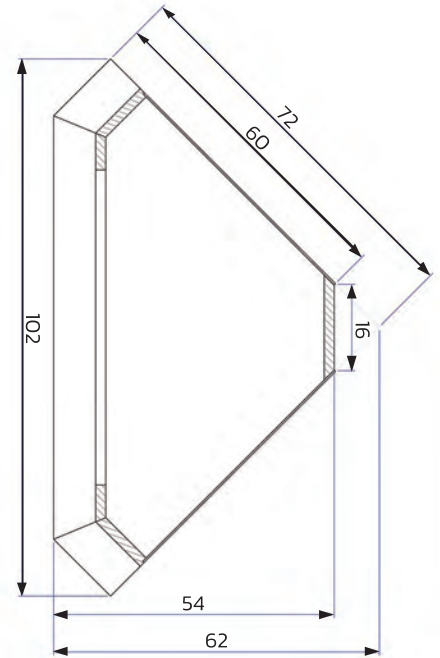

code: **107**

Bookcase Chic Oak
2 doors
220 x 110 x 48 (H x W x D)

code: **111DR**

Sideboard Chic Oak
2 doors 4 drawers
101 x 177 x 50 (H x W x D)

code: **113DR**

Sideboard Chic Oak
4 doors 2 drawers
110 x 185 x 50 (H x W x D)

code: **109**

Bookcase Chic Oak
3 drawers

220 x 110 x 48 (H x W x D)

code: **110**

Corner Cabinet Chic Oak
2 doors

220 x 102 x 54 (H x W x D)

TOP View 110
Corner Cabinet

code: **115**

TV-Unit Chic Oak
4 drawers

60 x 160 x 46 (H x W x D)

code: **116**

TV-Unit Chic Oak
2 doors

60 x 160 x 46 (H x W x D)

1. Chic Oak 117 - 170 x 210 x 46 (HxWxD)
 2. Chic Oak 118 - 45 x 130 x 80 (HxWxD)

3. Eva 9900
 4. Tia Oak 1111 - 72 x 60Ø