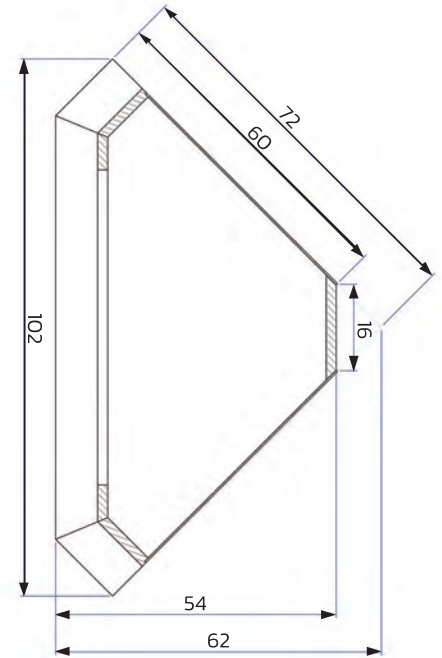

code: **107**

Bookcase Chic Oak  
2 doors  
220 x 110 x 48 (H x W x D)

code: **111DR**

Sideboard Chic Oak  
2 doors 4 drawers  
101 x 177 x 50 (H x W x D)

code: **113DR**

Sideboard Chic Oak  
4 doors 2 drawers  
110 x 185 x 50 (H x W x D)

code: **109**

**Bookcase Chic Oak**  
3 drawers

220 x 110 x 48 (H x W x D)

code: **110**

**Corner Cabinet Chic Oak**  
2 doors

220 x 102 x 54 (H x W x D)

**TOP View 110**  
**Corner Cabinet**

code: **115**

**TV-Unit Chic Oak**  
4 drawers

60 x 160 x 46 (H x W x D)

code: **116**

**TV-Unit Chic Oak**  
2 doors

60 x 160 x 46 (H x W x D)

1. Chic Oak 117 - 170 x 210 x 46 (HxWxD)  
 2. Chic Oak 118 - 45 x 130 x 80 (HxWxD)