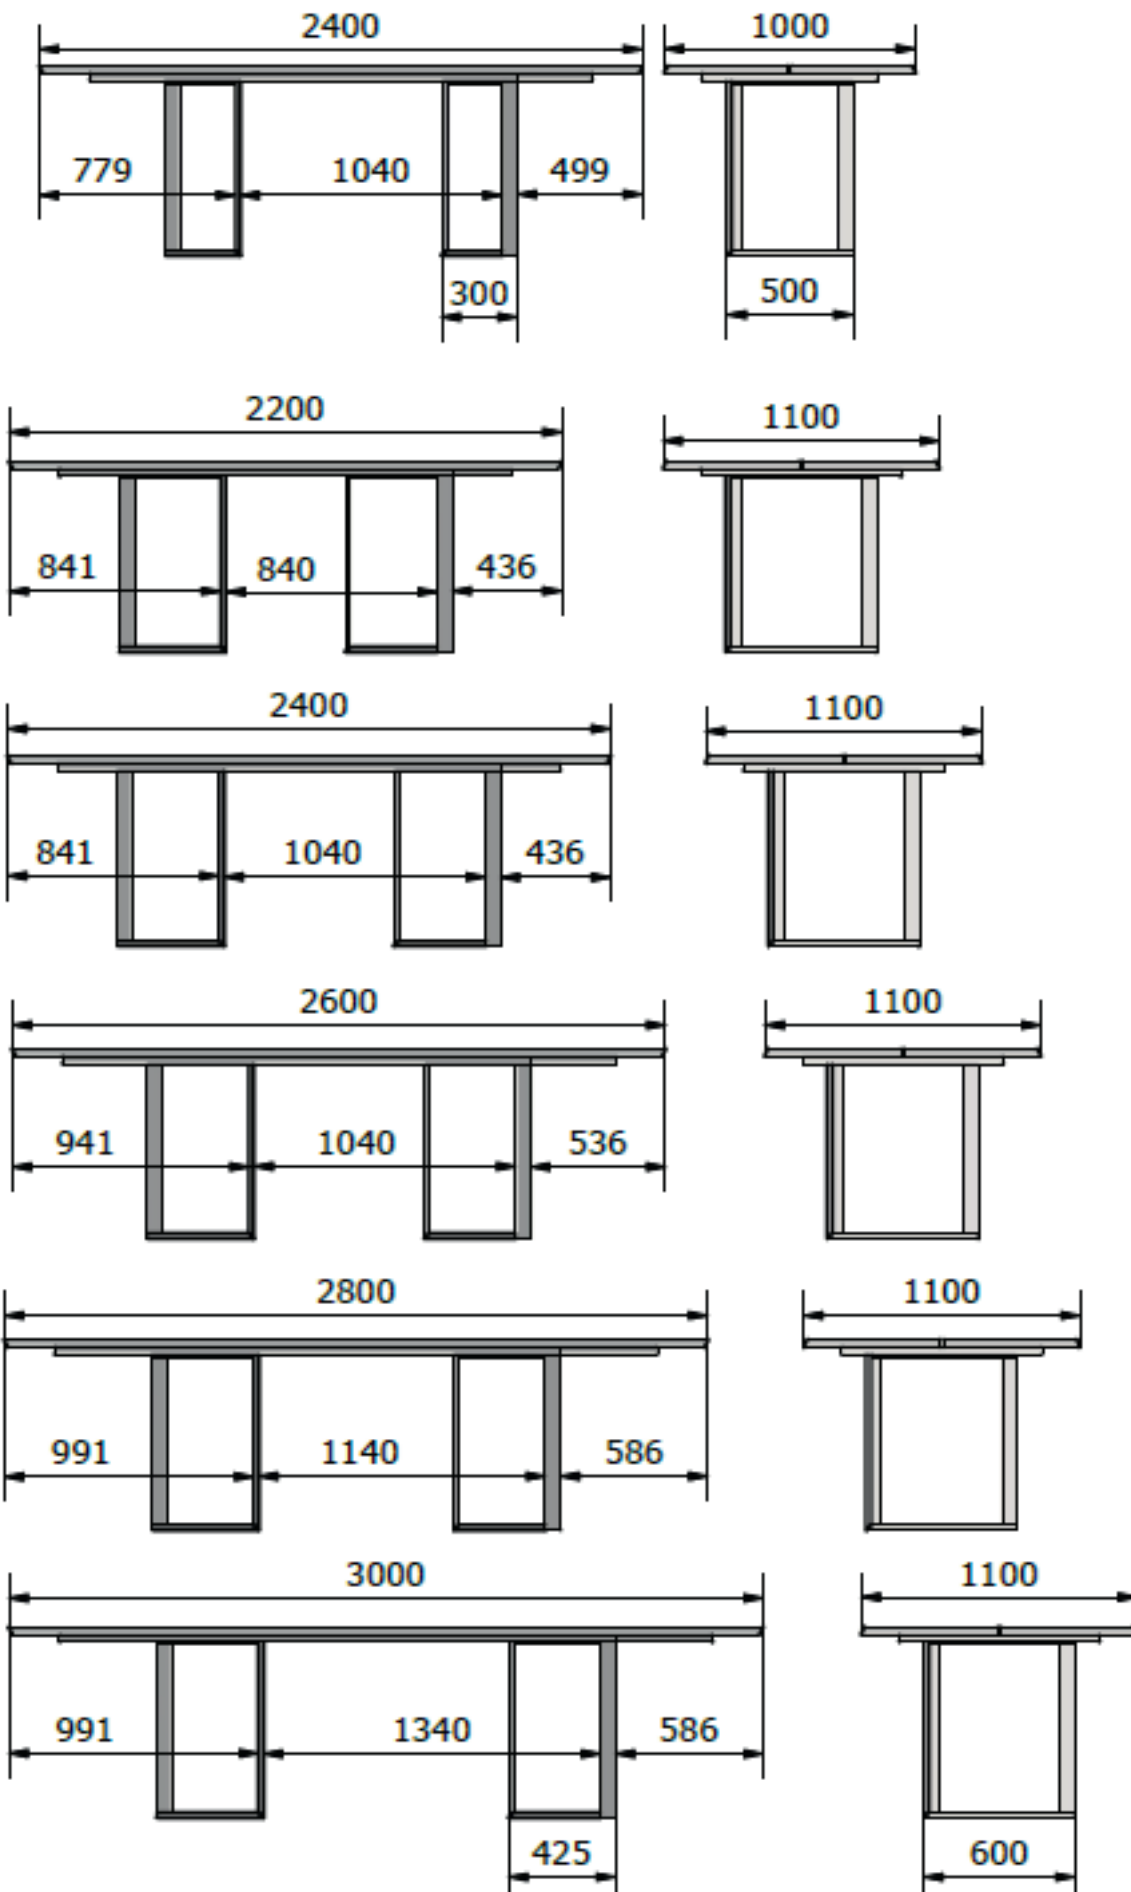

JAPURA T0601

NATURAL EDGE PM2 +EXT +wooden insert

Massivholz / Solid wood		
A	E	W*
B	Metall / Metal	
90x160/260 cm		
90x180/280 cm		
100x180/280 cm		
100x200/300 cm		
100x220/320 cm		

Bitte geben Sie bei Bestellung an, sollten Sie Wildeiche mit offenen Astlöchern wünschen.  
Please mention when ordering if you would like rustic oak with open knots.

Which Size to choose?

				
90x180 cm	6	6		
90x200 cm	6	6		
90x220 cm	8	6		
90x240 cm	8	8		
100x200 cm	8	6		
100x220 cm	8	6		
100x240 cm	10	8		
110x220 cm	10	8		
110x240 cm	10	8		
110x260 cm	10	10		
110x280 cm	12	10		
110x300 cm	12	10		

90x160/260 cm	6-10	6-8				
90x180/280 cm	6-10	6-8				
100x180/280 cm	8-10	6-8				
100x200/300 cm	8-12	6-10				
100x220/320 cm	8-12	8-10				