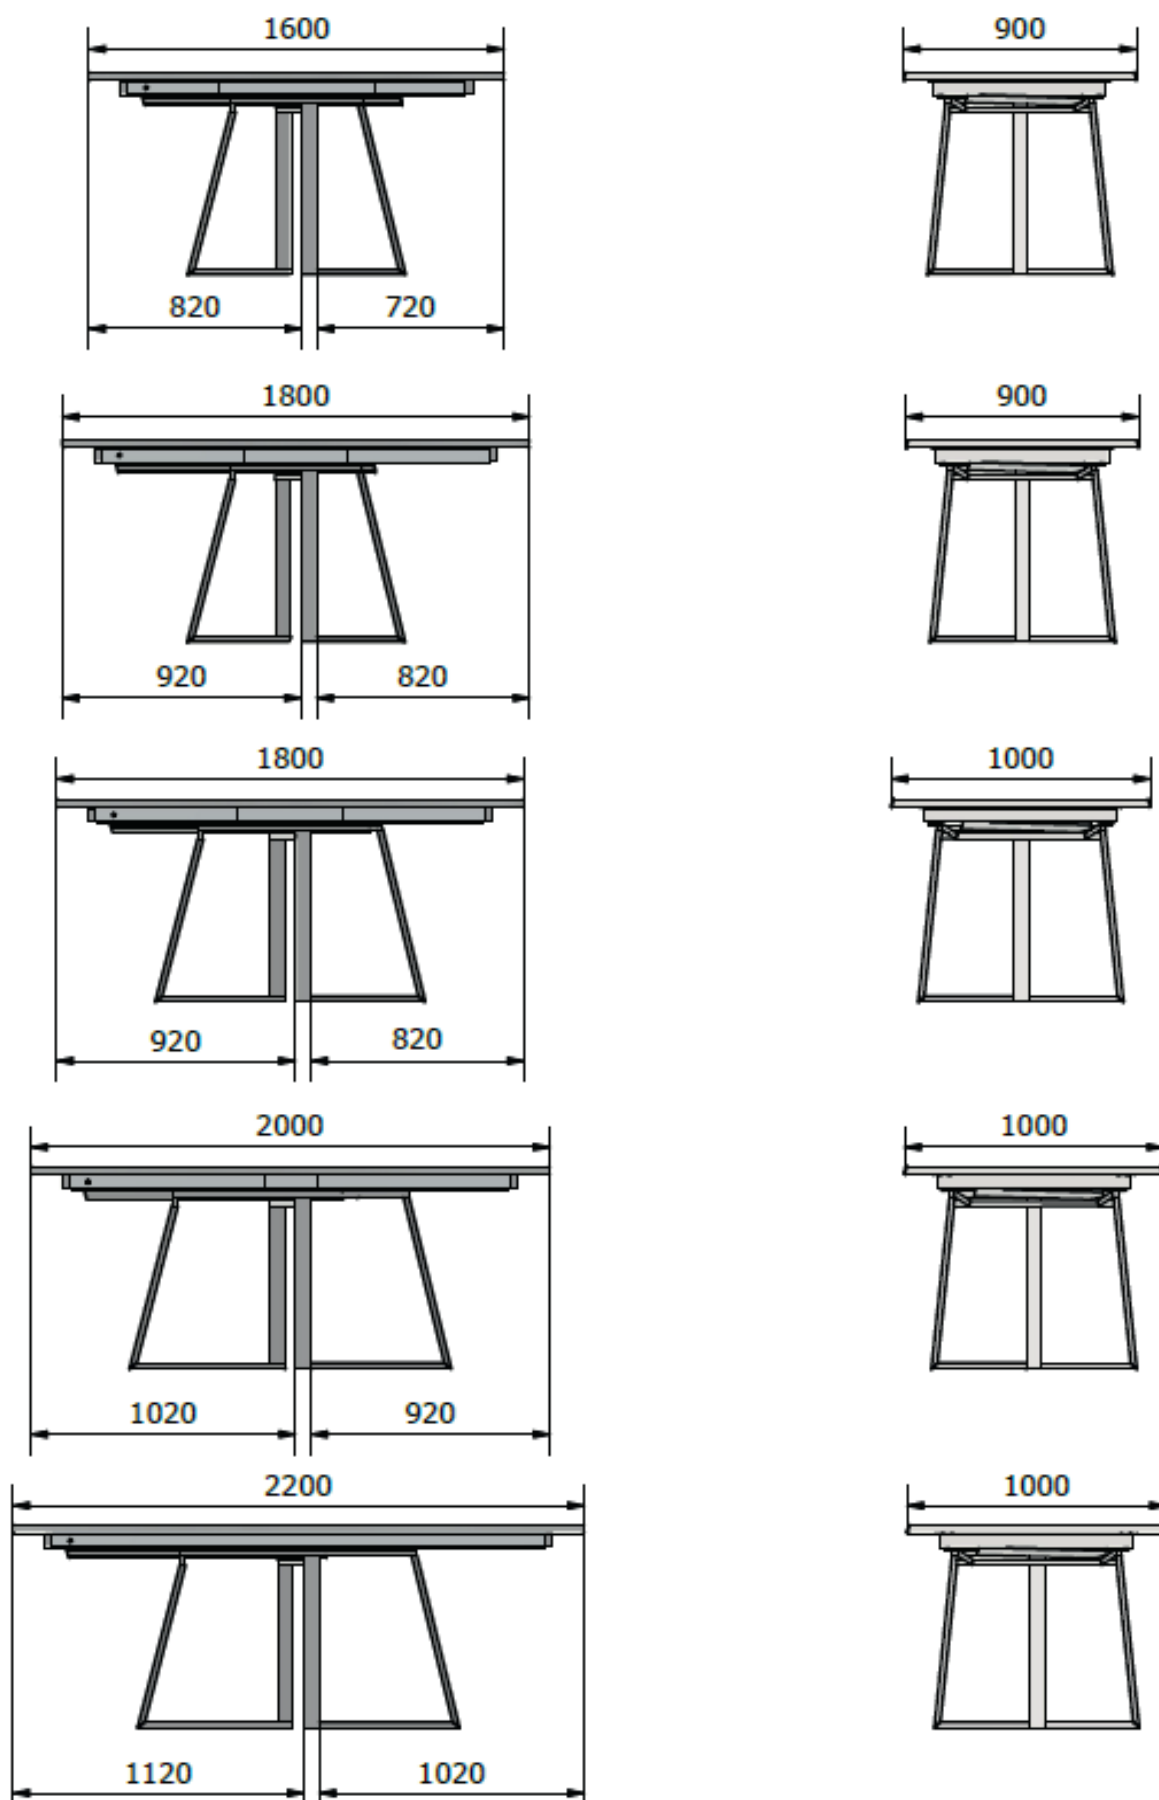

JAPURA T0601

NATURAL EDGE PM2 +EXT +wooden insert

Massivholz / Solid wood		
A	E	W*
B	Metall / Metal	
90x160/260 cm		
90x180/280 cm		
100x180/280 cm		
100x200/300 cm		
100x220/320 cm		

Bitte geben Sie bei Bestellung an, sollten Sie Wildeiche mit offenen Astlöchern wünschen.  
Please mention when ordering if you would like rustic oak with open knots.

Which Size to choose?

				
90x180 cm	6	6		
90x200 cm	6	6		
90x220 cm	8	6		
90x240 cm	8	8		
100x200 cm	8	6		
100x220 cm	8	6		
100x240 cm	10	8		
110x220 cm	10	8		
110x240 cm	10	8		
110x260 cm	10	10		
110x280 cm	12	10		
110x300 cm	12	10		