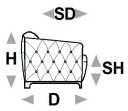

Zubehör/Elementoptionen

Fuß

PL881

PM882

Deliziosa

L Length - H Height - D Depth - SH Seat Height - SD Seat Depth
 Dimensions refer to maximum sizes of the version with closed mechanism (where available).

dimensions	L 85 H71 D84 SH43 SD53	L 85 H71 D84 SH43 SD53	L 145 H71 D84 SH43 SD53	L 165 H71 D84 SH43 SD53
version code	100	H96	200	240
Description	chair	armchair with metal base	2 seater	2 1/2 seater