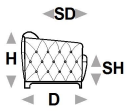

Zubehör/Elementoptionen

Fuß

PL881

PM882

Deliziosa

L Length - H Height - D Depth - SH Seat Height - SD Seat Depth
 Dimensions refer to maximum sizes of the version with closed mechanism (where available).

| dimensions | L 85 H71 D84 SH43 SD53 | L 85 H71 D84 SH43 SD53 | L 145 H71 D84 SH43 SD53 | L 165 H71 D84 SH43 SD53 |
|--------------|---------------------------|---------------------------|----------------------------|----------------------------|
| version code | 100 | H96 | 200 | 240 |
| Description | chair | armchair with metal base | 2 seater | 2 1/2 seater |