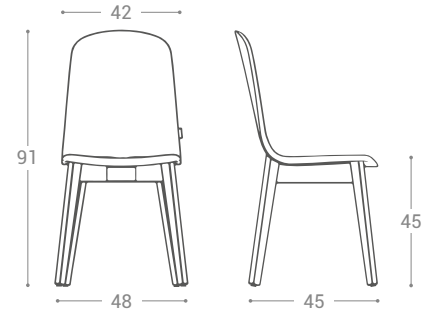

DOLCE

ASSISE | SEAT

Contreplaqué teinté | Contreplaqué laqué | Tapissé 27 mm | Tessuto
Stained plywood | Lacquered plywood | Upholstery 27 mm | Tessuto

PIEDS | LEGS

Bois de hêtre massif laqué ou teinté
Solid lacquered or stained beech wood

DÉTAIL | DETAIL

Protecteur en polyéthylène
Protection polyethylene cap

ASSISE | SEAT

BOIS TEINTÉ STAINED WOOD

BLANCHI
BLEACHED

CHAUFFÉ
TOASTED

CANALETTO
CANALETTO

BOIS LAQUÉ LACQUERED WOOD

BLANC
WHITE

TOURTERELLE
TURTLEDOVE

MOUTARDE
MUSTARD

TITANIUM
TITANIUM

ANTHRACITE
ANTHRACITE

NOIR
BLACK

TAPISSÉ UPHOLSTERY

	BLANC WHITE	BEIGE BEIGE	TOURTERELLE TURTLEDOVE	NOIX WALNUT	ROSE PINK	MOUTARDE MUSTARD	TERRACOTTA TERRACOTTA	VIN WINE	BLEU BLUE	TURQUOISE TURQUOISE	VERT GREEN	NUAGE CLOUD	GRIS GREY	GRAPHITE GRAPHITE	ANTHRACITE ANTHRACITE	NOIR BLACK
BELLAGIO																
A MYSTIC																
NOBEL																
ERA																
B HITCH																
KANON																

PIEDS | LEGS

BOIS TEINTÉ STAINED WOOD

BLANCHI
BLEACHED

CHAUFFÉ
TOASTED

CANALETTO
CANALETTO

BOIS LAQUÉ LACQUERED WOOD

BLANC
WHITE

ANTHRACITE
ANTHRACITE

NOIR
BLACK

TESSUTO | TESSUTO

DOSSIER BOIS CONTREPLAQUÉ DE HÊTRE + COUSSIN TAPISSÉ
BEECH PLYWOOD BACKREST + UPHOLSTERED CUSHION

Sélectionnez une finition en bois pour le dossier et une finition tapissée pour le coussin.
Select a wood finish for the backrest and an upholstery finish for the cushion.