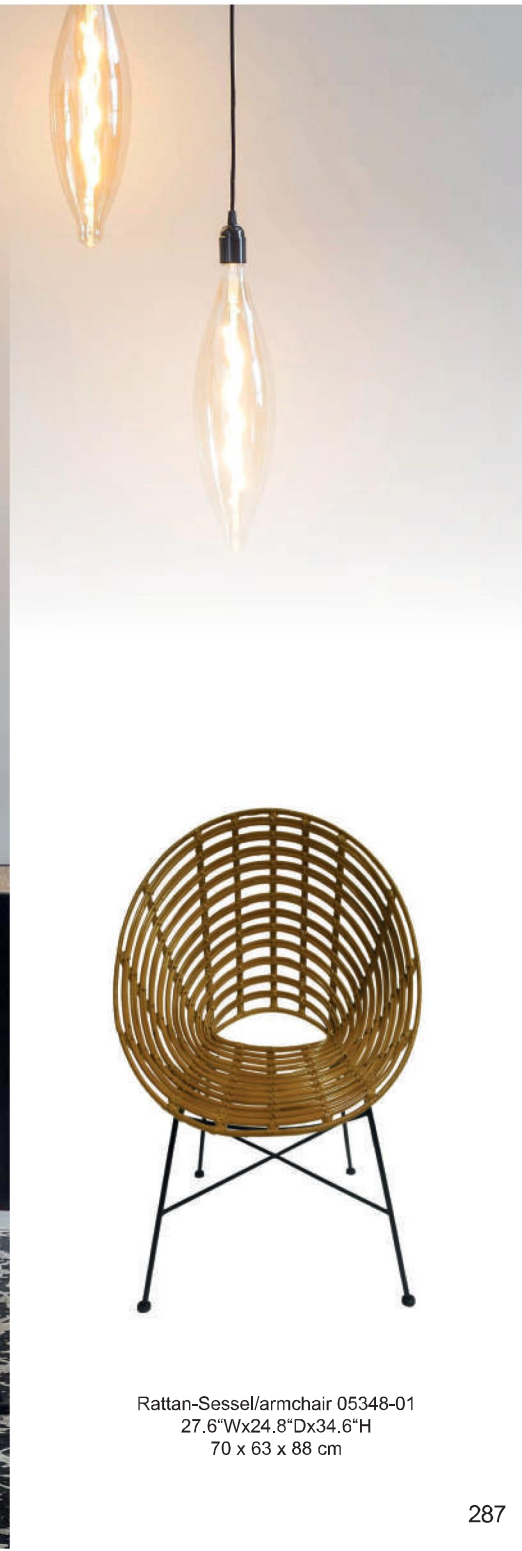

Stuhl / chair 02465-01
59 x 60 x 84 cm
23.2"Wx23.6"Dx33.1"H

Armlehnstuhl/armchair 02463-01
52 x 58 x 86 cm
20.5"Wx22.8"Dx33.9"H

STÜHLE/CHAIR COLLECTION

Stuhl/Chair 05325-04
23.6"Wx27.6"Dx34.6"H
60 x 70 x 88 cm

Stuhl/Chair 05325-11
23.6"Wx27.6"Dx34.6"H
60 x 70 x 88 cm

Stuhl/Chair 5324-04
19.7"Wx23.6"Dx33.3"H
50 x 60 x 84,5 cm

Stuhl/Chair 5324-11
19.7"Wx23.6"Dx33.3"H
50 x 60 x 84,5 cm

STÜHLE/CHAIR COLLECTION

Stuhl/Chair 05339-01
17.3"Wx22.4"Dx34.2"H
44 x 57 x 87 cm

Armlehnstuhl/armchair 05340-01
22.1"Wx22.8"Dx32.7"H
56 x 58 x 83 cm

Rattan-Sessel/armchair 05348-01
27.6"Wx24.8"Dx34.6"H
70 x 63 x 88 cm

STÜHLE/CHAIR COLLECTION

TOM TAILOR

Stuhl/chair 05338-01
mit/with **TOM TAILOR** Logo
19.7"Wx23.6"Dx33.3"H
50 x 60 x 84,5 cm

TOM TAILOR

Sessel/armchair 05343-01
mit/with **TOM TAILOR** Logo
26.8"Wx25.2"Dx37.4"H
68 x 64 x 95 cm

TOM TAILOR

Sessel/armchair 05347-01
mit/with **TOM TAILOR** Logo
22"Wx23.2"Dx33.1"H
56 x 59 x 84 cm

STÜHLE/CHAIR COLLECTION