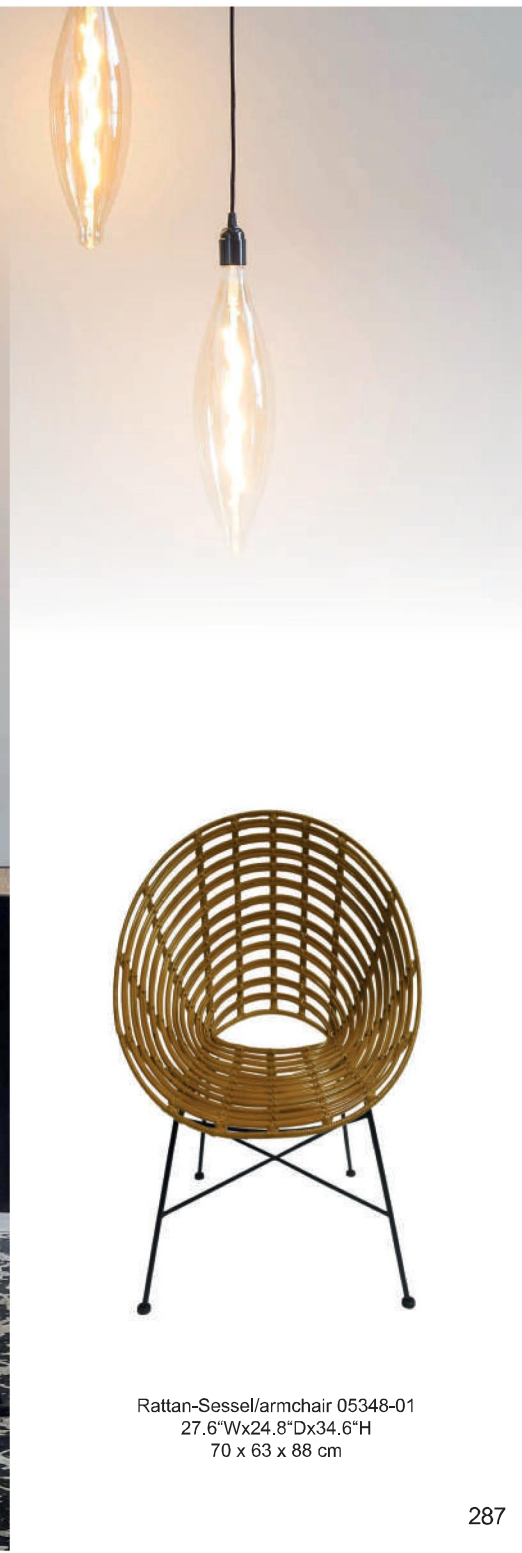

Stuhl / chair 02465-01
59 x 60 x 84 cm
23.2"Wx23.6"Dx33.1"H

Armlehnstuhl/armchair 02463-01
52 x 58 x 86 cm
20.5"Wx22.8"Dx33.9"H

STÜHLE/CHAIR COLLECTION

Stuhl/Chair 05325-04
23.6"Wx27.6"Dx34.6"H
60 x 70 x 88 cm

Stuhl/Chair 05325-11
23.6"Wx27.6"Dx34.6"H
60 x 70 x 88 cm

Stuhl/Chair 5324-04
19.7"Wx23.6"Dx33.3"H
50 x 60 x 84,5 cm

Stuhl/Chair 5324-11
19.7"Wx23.6"Dx33.3"H
50 x 60 x 84,5 cm

STÜHLE/CHAIR COLLECTION

Stuhl/chair 05339-01
17.3"Wx22.4"Dx34.2"H
44 x 57 x 87 cm

Armlehnstuhl/armchair 05340-01
22.1"Wx22.8"Dx32.7"H
56 x 58 x 83 cm

Rattan-Sessel/armchair 05348-01
27.6"Wx24.8"Dx34.6"H
70 x 63 x 88 cm

STÜHLE/CHAIR COLLECTION

TOM TAILOR

Stuhl/chair 05338-01
mit/with **TOM TAILOR** Logo
19.7"Wx23.6"Dx33.3"H
50 x 60 x 84,5 cm

TOM TAILOR

Sessel/armchair 05343-01
mit/with **TOM TAILOR** Logo
26.8"Wx25.2"Dx37.4"H
68 x 64 x 95 cm

TOM TAILOR

Sessel/armchair 05347-01
mit/with **TOM TAILOR** Logo
22"Wx23.2"Dx33.1"H
56 x 59 x 84 cm

STÜHLE/CHAIR COLLECTION