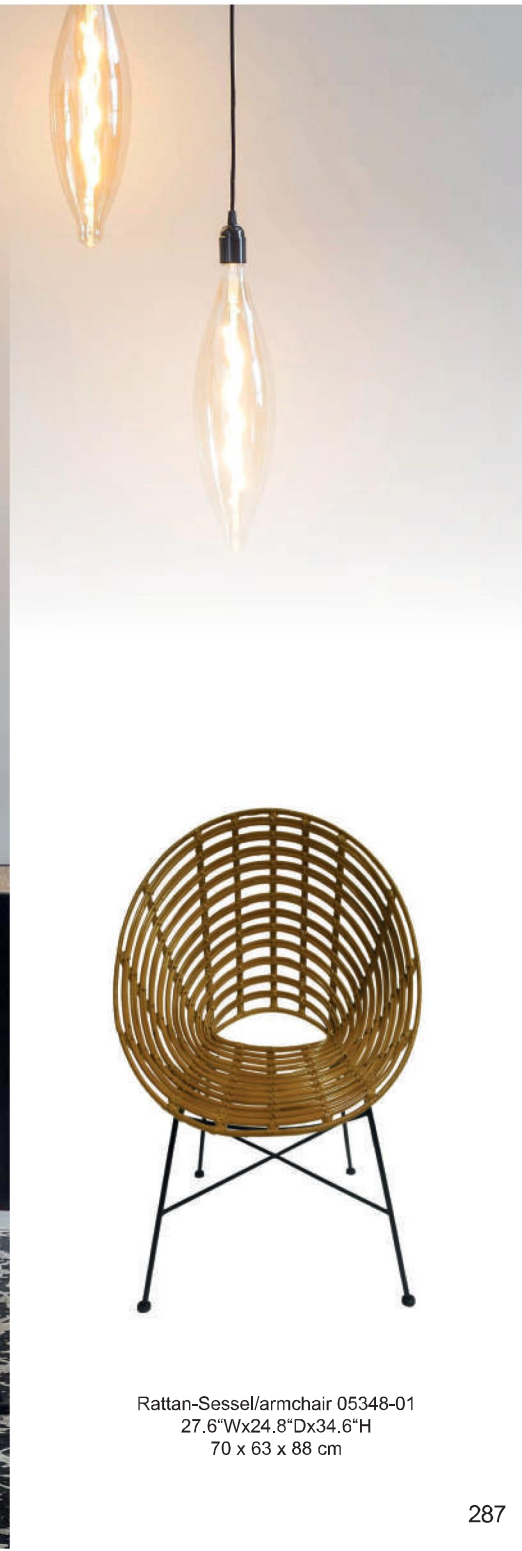

Stuhl / chair 02465-01
59 x 60 x 84 cm
23.2"Wx23.6"Dx33.1"H

Armlehnstuhl/armchair 02463-01
52 x 58 x 86 cm
20.5"Wx22.8"Dx33.9"H

STÜHLE/CHAIR COLLECTION

Stuhl/Chair 05325-04
23.6"Wx27.6"Dx34.6"H
60 x 70 x 88 cm

Stuhl/Chair 05325-11
23.6"Wx27.6"Dx34.6"H
60 x 70 x 88 cm

Stuhl/Chair 5324-04
19.7"Wx23.6"Dx33.3"H
50 x 60 x 84,5 cm

Stuhl/Chair 5324-11
19.7"Wx23.6"Dx33.3"H
50 x 60 x 84,5 cm

STÜHLE/CHAIR COLLECTION

Stuhl/chair 05339-01
17.3"Wx22.4"Dx34.2"H
44 x 57 x 87 cm

Armlehnstuhl/armchair 05340-01
22.1"Wx22.8"Dx32.7"H
56 x 58 x 83 cm

Rattan-Sessel/armchair 05348-01
27.6"Wx24.8"Dx34.6"H
70 x 63 x 88 cm

STÜHLE/CHAIR COLLECTION

TOM TAILOR

Stuhl/chair 05338-01
mit/with **TOM TAILOR** Logo
19.7"Wx23.6"Dx33.3"H
50 x 60 x 84,5 cm

TOM TAILOR

Sessel/armchair 05343-01
mit/with **TOM TAILOR** Logo
26.8"Wx25.2"Dx37.4"H
68 x 64 x 95 cm

TOM TAILOR

Sessel/armchair 05347-01
mit/with **TOM TAILOR** Logo
22"Wx23.2"Dx33.1"H
56 x 59 x 84 cm

STÜHLE/CHAIR COLLECTION