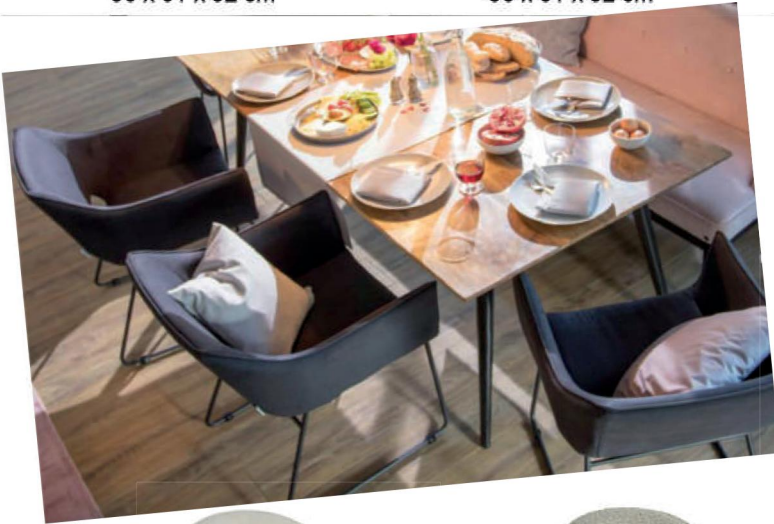

STÜHLE/CHAIR COLLECTION

TOM TAILOR

TOM TAILOR
est. 1962

TOM TAILOR
est. 1962

TOM TAILOR
est. 1962

TOM TAILOR