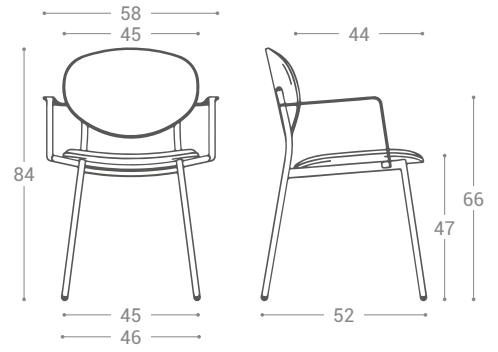

# GUAY

**ASSISE | SEAT**  
 Tapissé 58 mm | Tessuto  
 Upholstery 58 mm | Tessuto

**DOSSIER | BACKREST**  
 Tapissé 42 mm | Tessuto  
 Upholstery 42 mm | Tessuto

**STRUCTURE | STRUCTURE**  
 Acier laqué epoxy  
 Epoxy lacquered steel