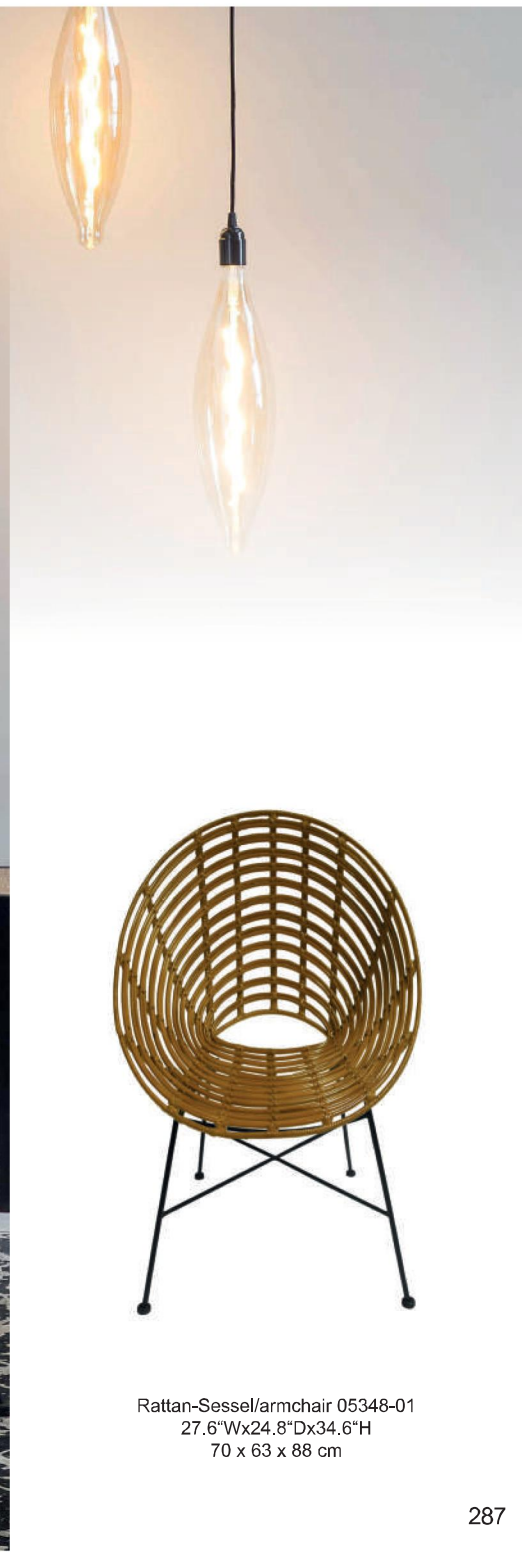

Stuhl / chair 02465-01
59 x 60 x 84 cm
23.2"Wx23.6"Dx33.1"H

Armlehnstuhl/armchair 02463-01
52 x 58 x 86 cm
20.5"Wx22.8"Dx33.9"H

STÜHLE/CHAIR COLLECTION

Stuhl/Chair 05325-04
23.6"Wx27.6"Dx34.6"H
60 x 70 x 88 cm

Stuhl/Chair 05325-11
23.6"Wx27.6"Dx34.6"H
60 x 70 x 88 cm

Stuhl/Chair 5324-04
19.7"Wx23.6"Dx33.3"H
50 x 60 x 84,5 cm

Stuhl/Chair 5324-11
19.7"Wx23.6"Dx33.3"H
50 x 60 x 84,5 cm

STÜHLE/CHAIR COLLECTION

Stuhl/Chair 05339-01
17.3"Wx22.4"Dx34.2"H
44 x 57 x 87 cm

Armlehnstuhl/armchair 05340-01
22.1"Wx22.8"Dx32.7"H
56 x 58 x 83 cm

Rattan-Sessel/armchair 05348-01
27.6"Wx24.8"Dx34.6"H
70 x 63 x 88 cm

STÜHLE/CHAIR COLLECTION

T TOM TAILOR

Stuhl/chair 05338-01
mit/with TOM TAILOR Logo
19.7"Wx23.6"Dx33.3"H
50 x 60 x 84,5 cm