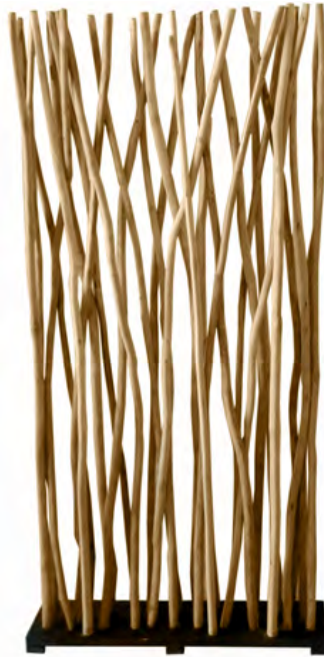

Paravent/screen 07997-01
39.4"Wx7.9"D x78.7"H
100 x 20 x 200 cm