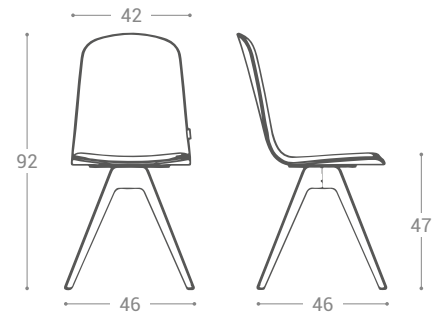

INFINÉ

ASSISE | SEAT
Contreplaqué teinté | Contreplaqué laqué | Tapissé 27 mm | Tessuto
Stained plywood | Lacquered plywood | Upholstery 27 mm | Tessuto

PIEDS | LEGS
Acier massif laqué epoxy
Epoxy lacquered solid steel

DÉTAIL | DETAIL
Bouchon en résine
Resin cap

ASSISE | SEAT

BOIS TEINTÉ
STAINED WOOD

BLANCHI
BLEACHED

CHAUFFÉ
TOASTED

CANALETTO
CANALETTO

BOIS LAQUÉ
LACQUERED WOOD

BLANC
WHITE

TOURTERELLE
TURTLEDOVE

MOUTARDE
MUSTARD

TITANIUM
TITANIUM

ANTHRACITE
ANTHRACITE

NOIR
BLACK

TAPISSÉ
UPHOLSTERY

	BLANC WHITE	BEIGE BEIGE	TOURTERELLE TURTLEDOVE	NOIX WALNUT	ROSE PINK	MOUTARDE MUSTARD	TERRACOTTA TERRACOTTA	VIN WINE	BLEU BLUE	TURQUOISE TURQUOISE	VERT GREEN	NUAGE CLOUD	GRIS GREY	GRAPHITE GRAPHITE	ANTHRACITE ANTHRACITE	NOIR BLACK
BELLAGIO																
A MYSTIC																
NOBEL																
ERA																
B HITCH																
KANON																

PIEDS | LEGS

ACIER EPOXY
EPOXY STEEL

BLANC TEX
TEX WHITE

TITANIUM
TITANIUM

BRONZO
BRONZO

ANTHRACITE
ANTHRACITE

NOIR
BLACK

TESSUTO | TESSUTO

DOSSIER BOIS CONTREPLAQUÉ DE HÊTRE + COUSSIN TAPISSÉ
BEECH PLYWOOD BACKREST + UPHOLSTERED CUSHION

Sélectionnez une finition en bois pour le dossier et une finition tapissée pour le coussin.
Select a wood finish for the backrest and an upholstery finish for the cushion.