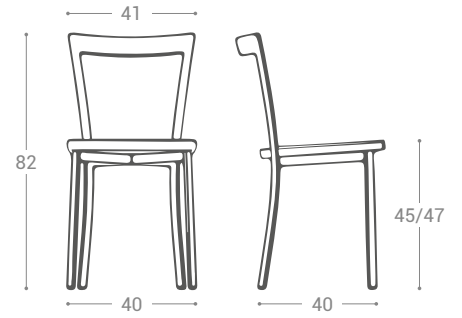

SPIRIT

ASSISE | SEAT
Contreplaqué teinté | MDF laqué | Tapissé 35 mm
Stained plywood | Lacquered MDF | Upholstery 35 mm

STRUCTURE | STRUCTURE
Acier laqué epoxy
Epoxy lacquered steel

DÉTAIL | DETAIL
Embout en polyéthylène
Polyethylene cap

ASSISE | SEAT

BOIS TEINTÉ
STAINED WOOD

BLANCHI
BLEACHED

CHAUFFÉ
TOASTED

CANALETTO
CANALETTO

BOIS LAQUÉ
LACQUERED WOOD

BLANC
WHITE

TOURTERELLE
TURTLEDOVE

MOUTARDE
MUSTARD

TITANIUM
TITANIUM

ANTHRACITE
ANTHRACITE

NOIR
BLACK

TAPISSÉ
UPHOLSTERY

	BLANC WHITE	BEIGE BEIGE	TOURTERELLE TURTLEDOVE	NOIX WALNUT	ROSE PINK	MOUTARDE MUSTARD	TERRACOTTA TERRACOTTA	VIN WINE	BLEU BLUE	TURQUOISE TURQUOISE	VERT GREEN	NUAGE CLOUD	GRIS GREY	GRAPHITE GRAPHITE	ANTHRACITE ANTHRACITE	NOIR BLACK
A	NOBEL															
B	HITCH															
	KANON															

STRUCTURE | STRUCTURE

ACIER EPOXY
EPOXY STEEL

BLANC TEX
TEX WHITE

ALUMINIUM
ALUMINIUM

TITANIUM
TITANIUM

ANTHRACITE
ANTHRACITE

NOIR
BLACK