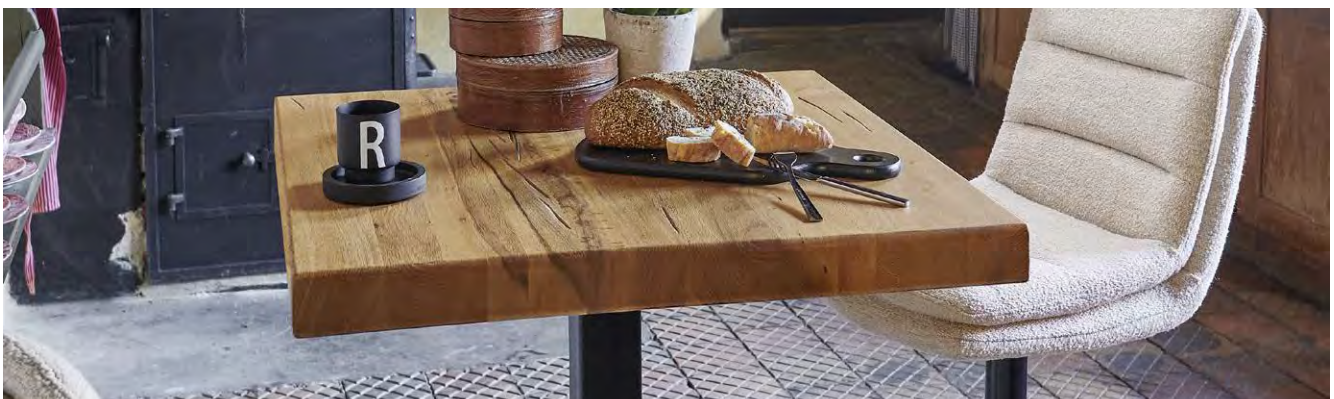

COMPACT DINING RUSTIC OAK

ROMA, Tischplatte Baumkante, 6 CM STARK (3+3)

Rustikale Eiche

1 Oil Finish

2 Smoked

3 White Wash

4 Desert

6 Old Bassano