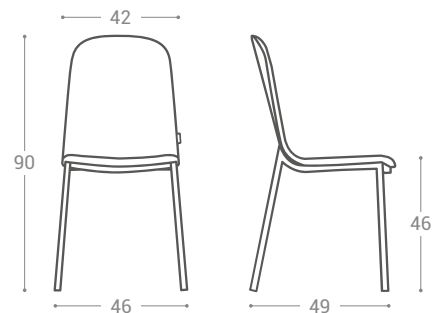

M O L Y

ASSISE | SEAT

Contreplaqué teinté | Contreplaqué laqué | Tapissé 27 mm | Tessuto
Stained plywood | Lacquered plywood | Upholstery 27 mm | Tessuto

PIEDS | LEGS

Acier laqué epoxy
Epoxy lacquered steel

DÉTAIL | DETAIL

Embout en polyéthylène avec feutre intégré
Polyethylene cap with integrated felt

ASSISE | SEAT

BOIS TEINTÉ STAINED WOOD

BLANCHI
BLEACHED

CHAUFFÉ
TOASTED

CANALETTO
CANALETTO

BOIS LAQUÉ LACQUERED WOOD

BLANC
WHITE

TOURTERELLE
TURTLEDOVE

MOUTARDE
MUSTARD

TITANIUM
TITANIUM

ANTHRACITE
ANTHRACITE

NOIR
BLACK

TAPISSÉ UPHOLSTERY

	BLANC WHITE	BEIGE BEIGE	TOURTERELLE TURTLEDOVE	NOIX WALNUT	ROSE PINK	MOUTARDE MUSTARD	TERRACOTTA TERRACOTTA	VIN WINE	BLEU BLUE	TURQUOISE TURQUOISE	VERT GREEN	NUAGE CLOUD	GRIS GREY	GRAPHITE GRAPHITE	ANTHRACITE ANTHRACITE	NOIR BLACK
BELLAGIO																
A MYSTIC																
NOBEL																
ERA																
B HITCH																
KANON																

PIEDS | LEGS

ACIER EPOXY EPOXY STEEL

BLANC TEX
TEX WHITE

ALUMINIUM
ALUMINIUM

TITANIUM
TITANIUM

BRONZO
BRONZO

ANTHRACITE
ANTHRACITE

NOIR
BLACK

TESSUTO | TESSUTO

DOSSIER BOIS CONTREPLAQUÉ DE HÊTRE + COUSSIN TAPISSÉ
BEECH PLYWOOD BACKREST + UPHOLSTERED CUSHION

Sélectionnez une finition en bois pour le dossier et une finition tapissée pour le coussin.
Select a wood finish for the backrest and an upholstery finish for the cushion.

Plus d'informations sur tessuto dans le catalogue Fusion
More information about tessuto in Fusion catalogue p. 27